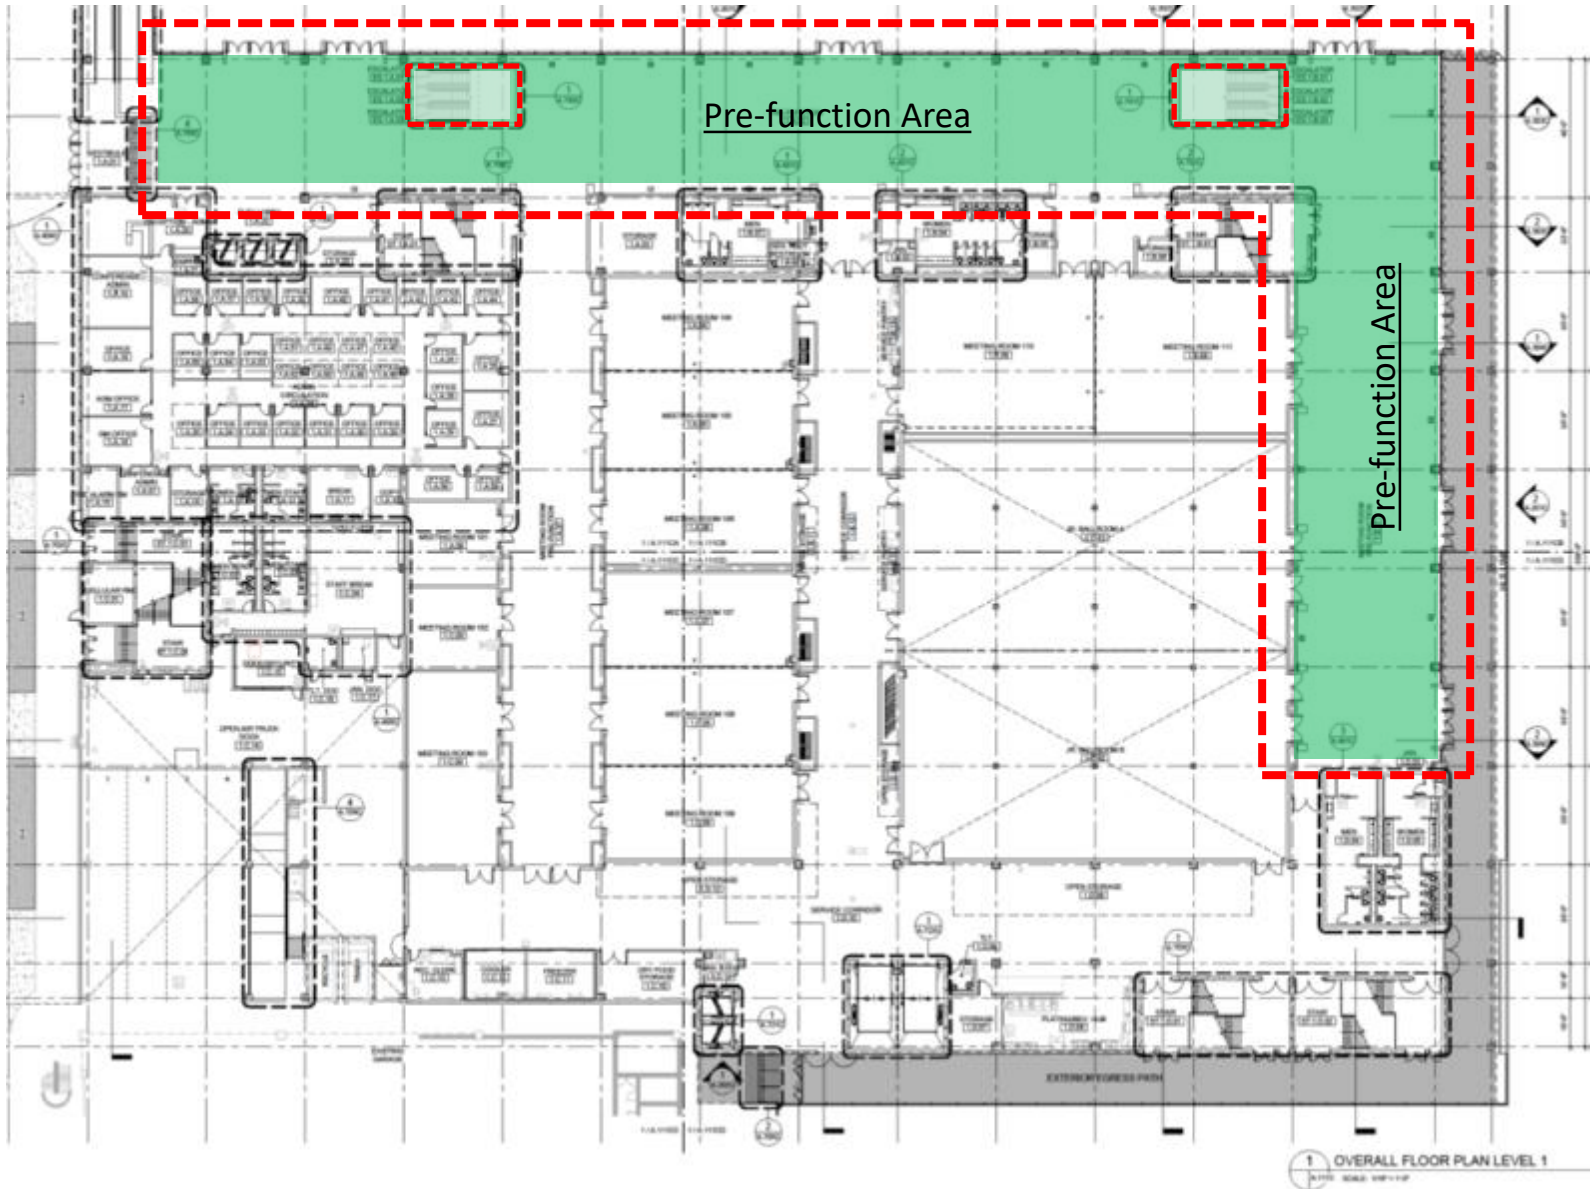

## Preliminary Design

Eisenhower Blvd.

Artwork Site

SE 17<sup>th</sup> St.

# Artwork Location

**NORTH**  
(Courtyard Entrance)  
Facing SE 17<sup>th</sup> Street

**EAST**  
(Stranahan River)