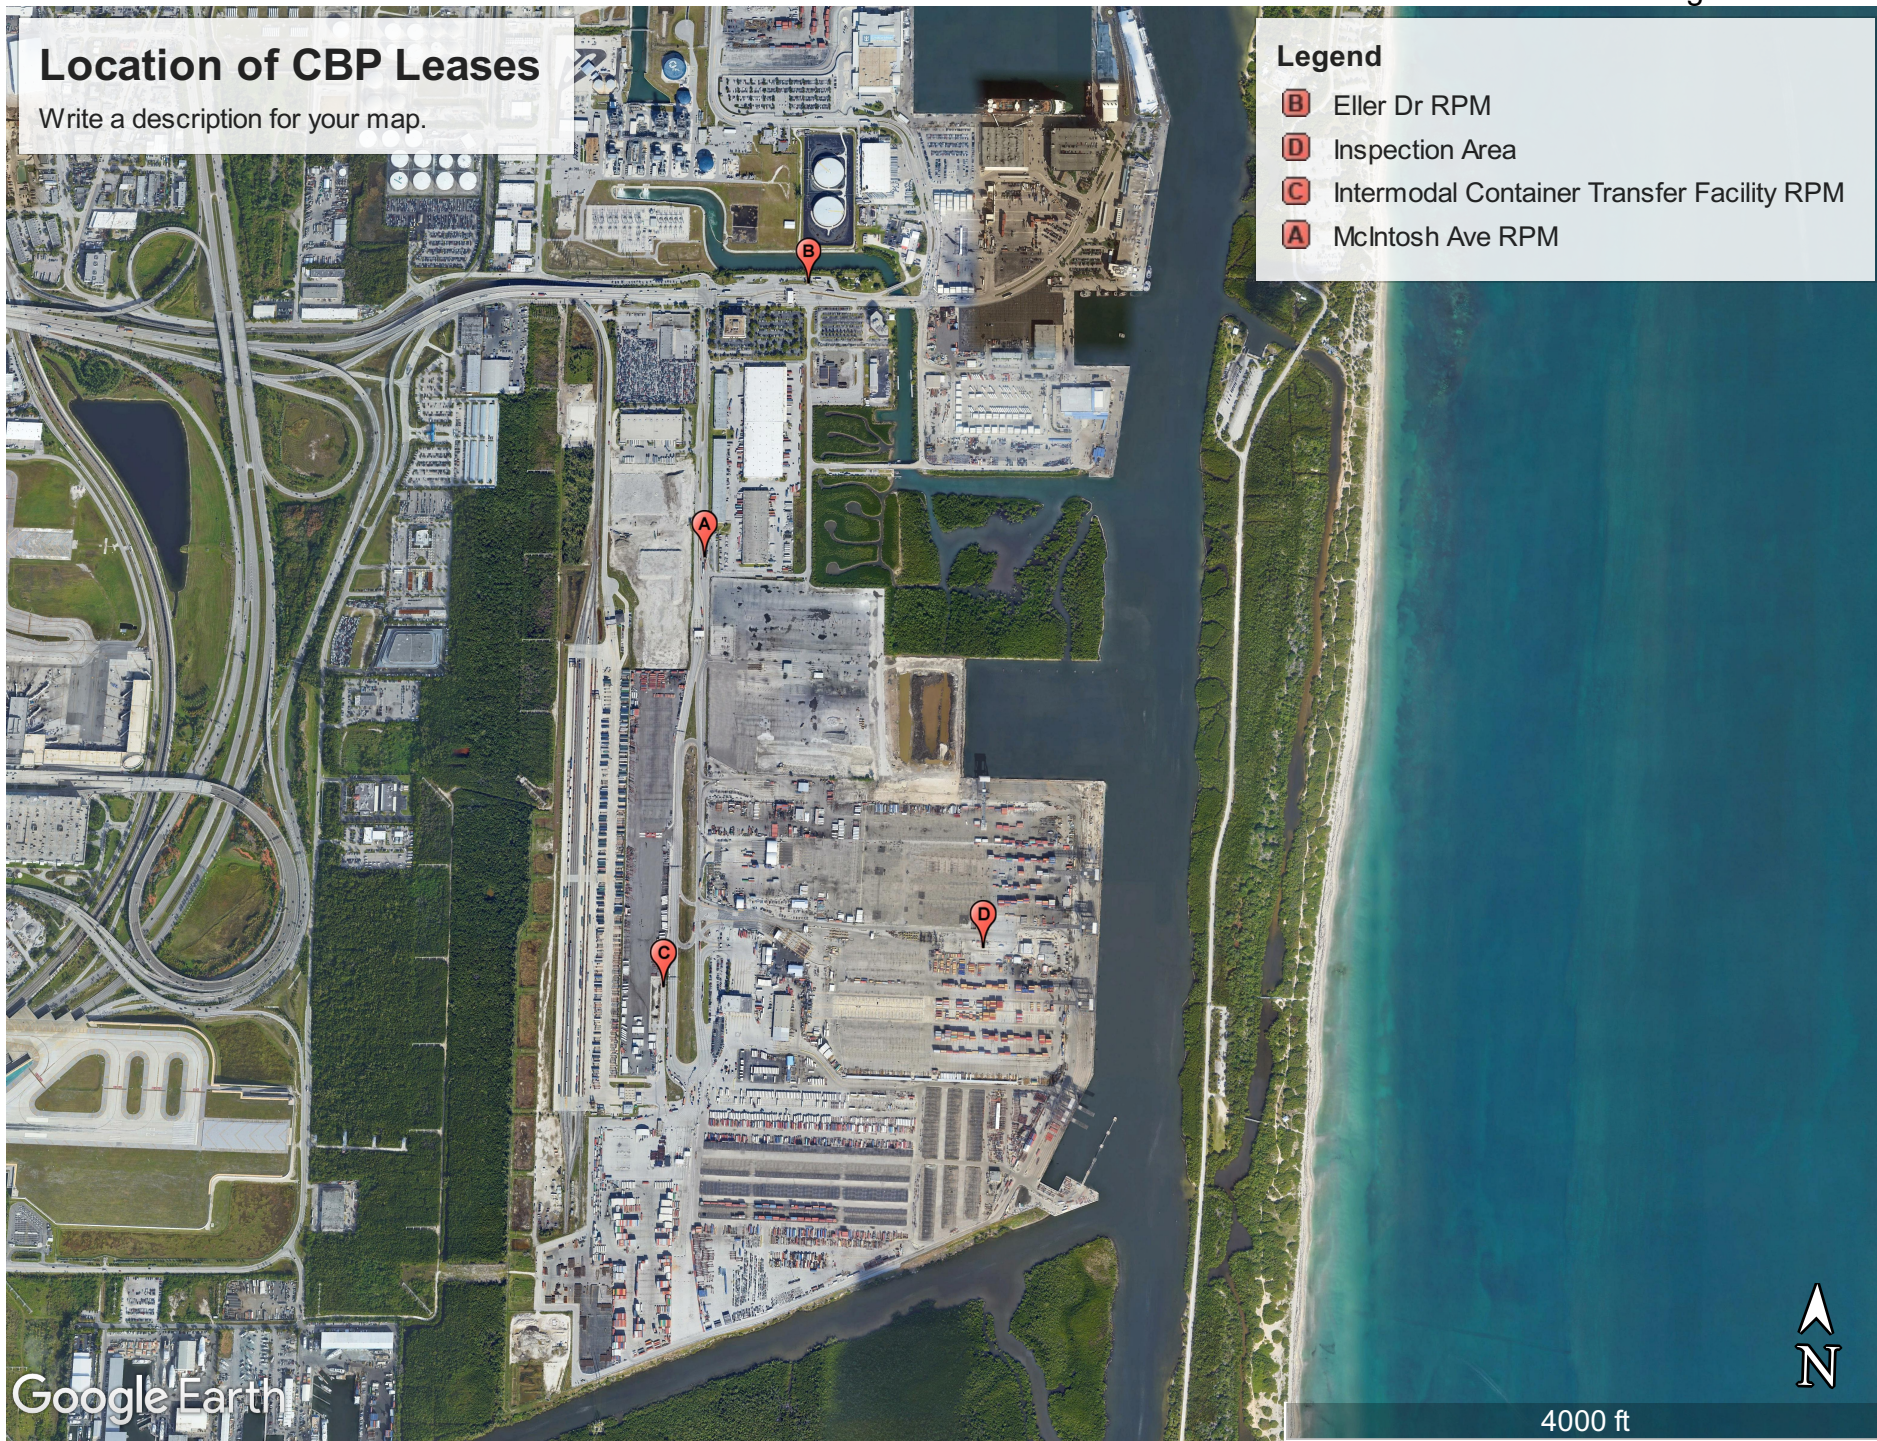

Location of CBP Leases

Write a description for your map.

Legend

- B** Eller Dr RPM
- D** Inspection Area
- C** Intermodal Container Transfer Facility RPM
- A** McIntosh Ave RPM

Google Earth

4000 ft