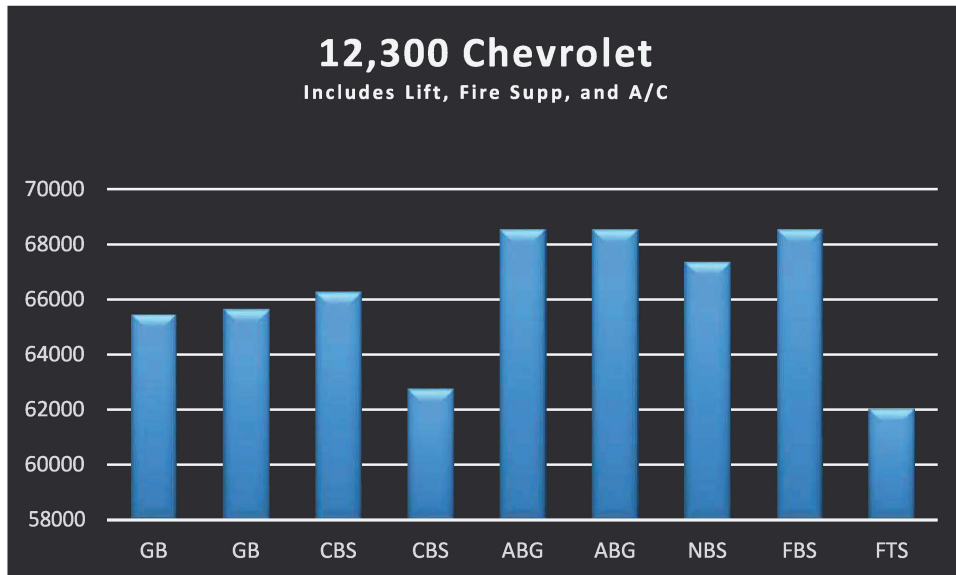

ABS = Alliance Bus Group

GB = Getaway Bus

CBS = Creative Bus Sales

NBS = Nations Bus Sales

FBS = Freedom Bus Source

FTS = Florida Transportation Systems, Inc.

ABS = Alliance Bus Group

GB = Getaway Bus