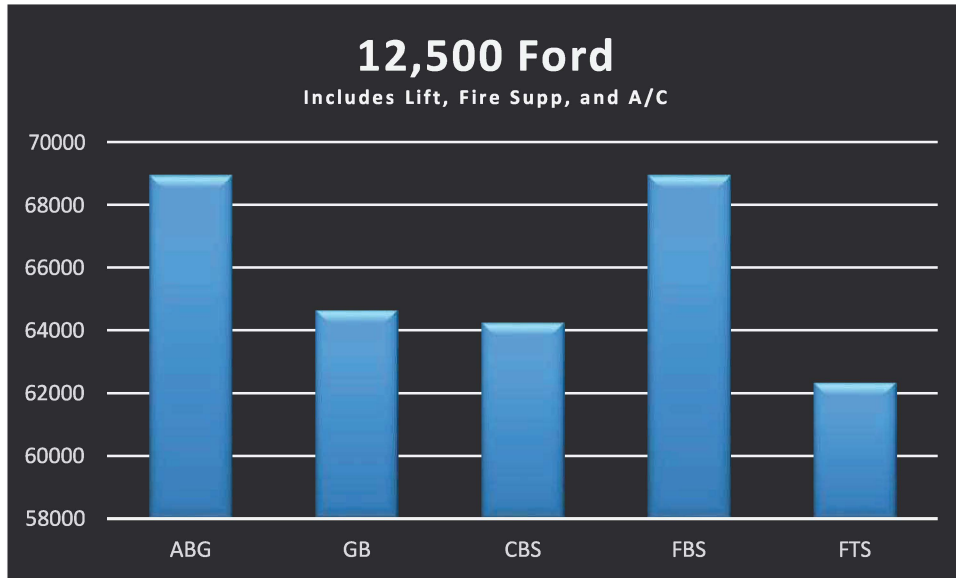

ABS = Alliance Bus Group

GB = Getaway Bus

CBS = Creative Bus Sales

NBS = Nations Bus Sales

FBS = Freedom Bus Source

FTS = Florida Transportation Systems, Inc.

ABS = Alliance Bus Group

GB = Getaway Bus