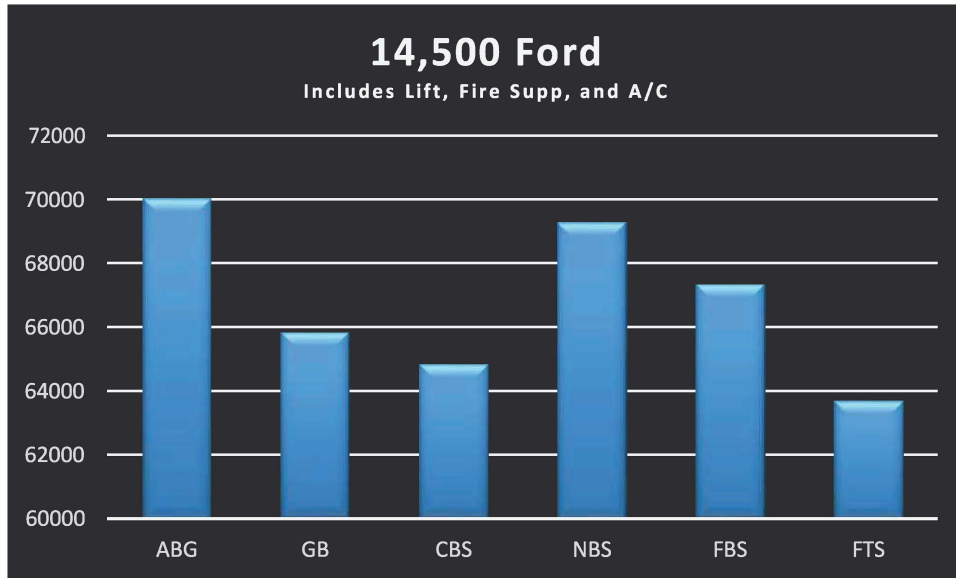

ABS = Alliance Bus Group
GB = Getaway Bus
CBS = Creative Bus Sales
NBS = Nations Bus Sales
FBS = Freedom Bus Source
FTS = Florida Transportation Systems, Inc.