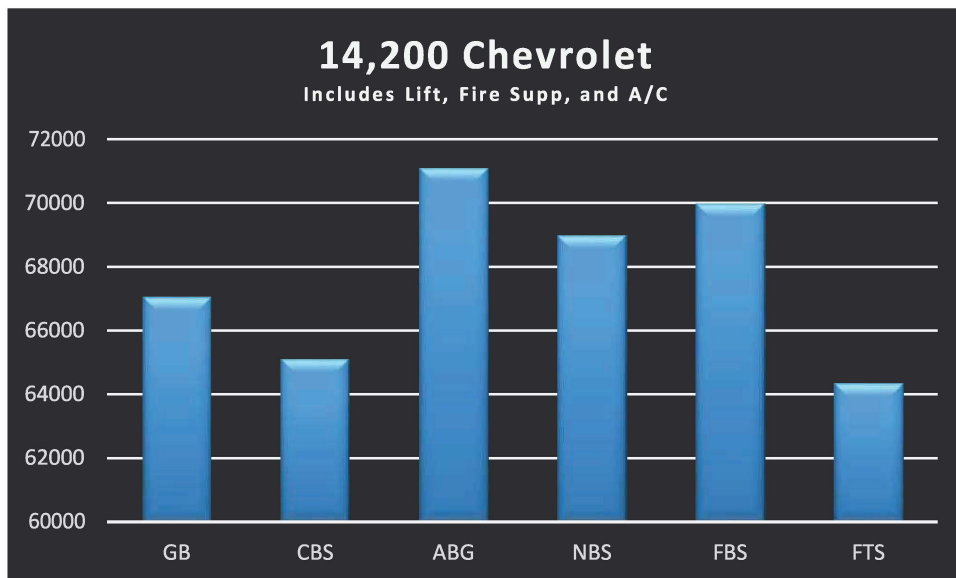

ABS = Alliance Bus Group

GB = Getaway Bus

CBS = Creative Bus Sales

NBS = Nations Bus Sales

FBS = Freedom Bus Source

FTS = Florida Transportation Systems, Inc.