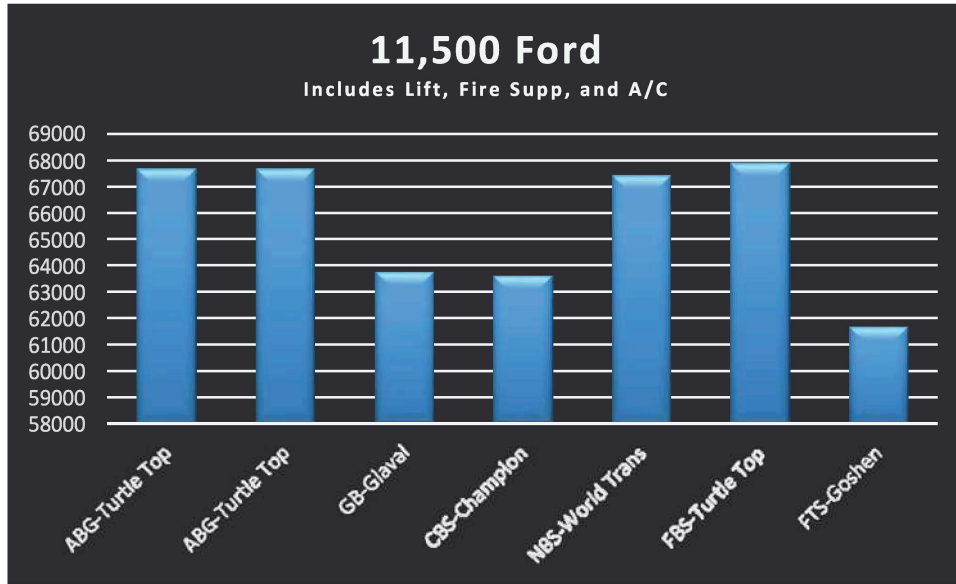

Black = Dealer agrees with pricing / last negotiated
 Underline = updated from last negotiated
 Red = new offering / needs negotiated
 BAFO Second Stage includes A/C, Base W/C, lift, and Base Fire Suppression System