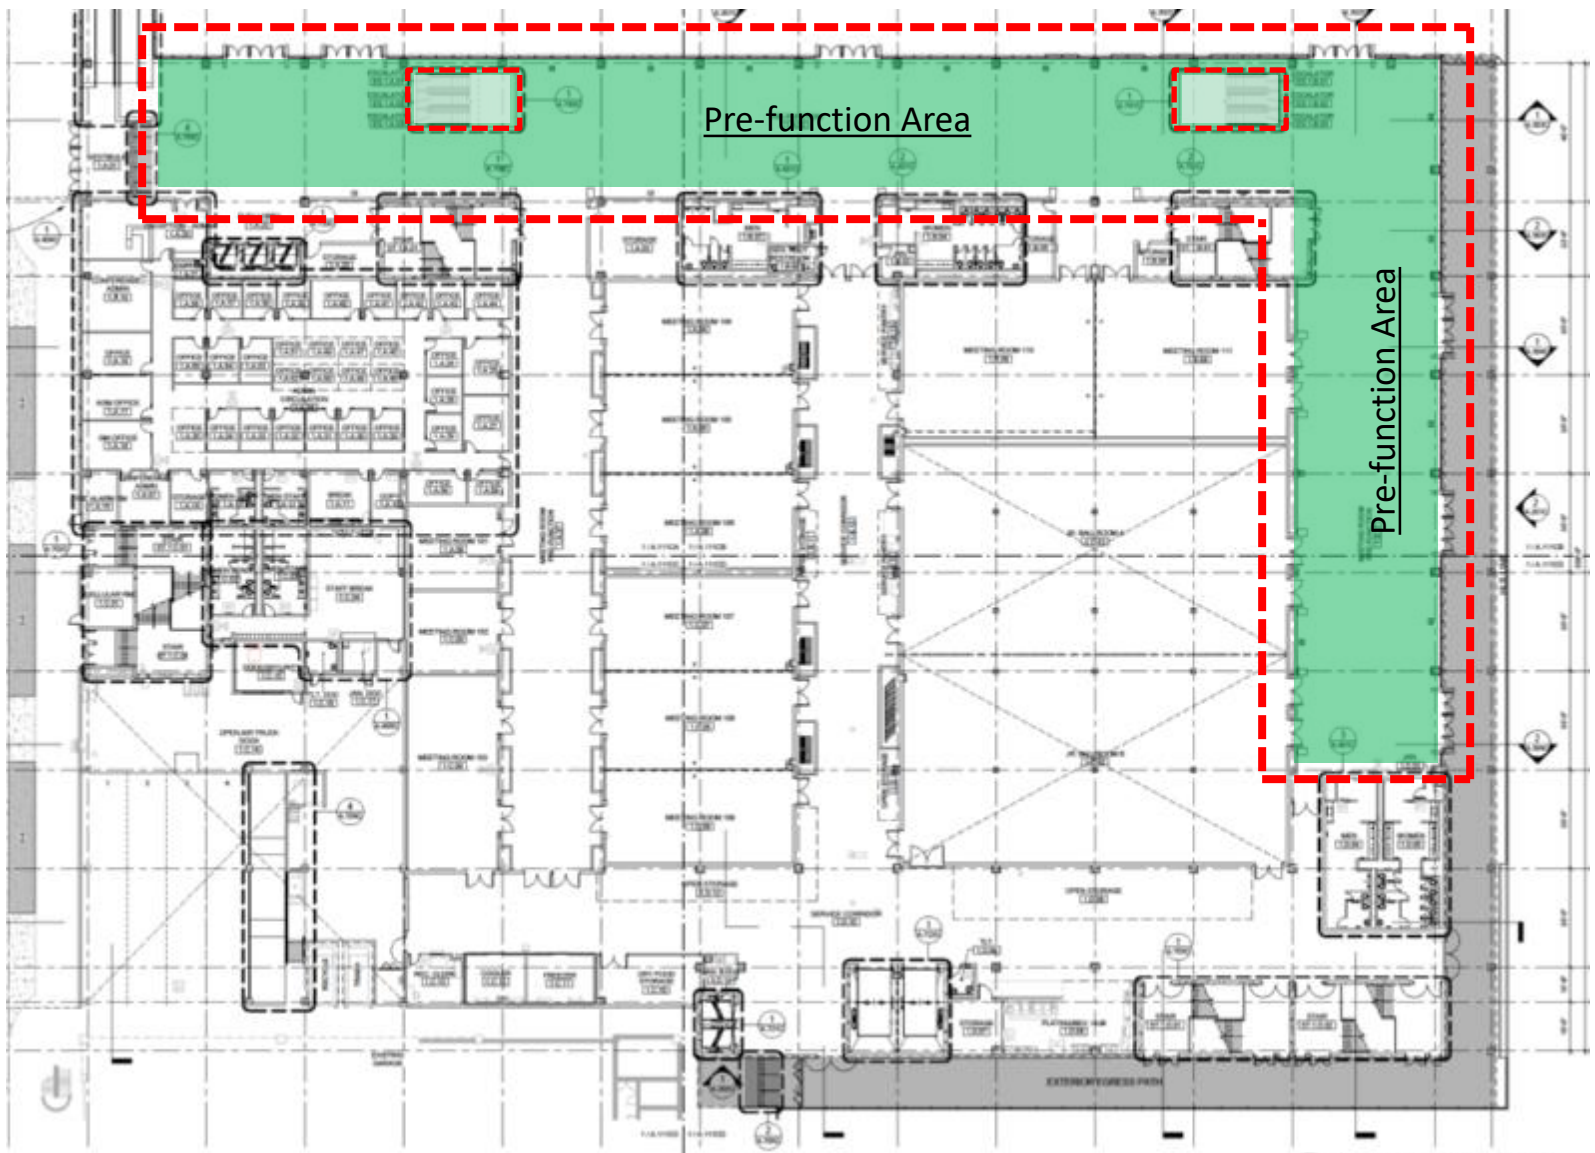

Greater Fort Lauderdale/Broward County Convention Center

Preliminary Design

Eisenhower Blvd.

Artwork Site

SE 17th St.

Artwork Location

NORTH
(Courtyard Entrance)
Facing SE 17th Street

EAST
(Stranahan River)

Conceptual Design Proposal