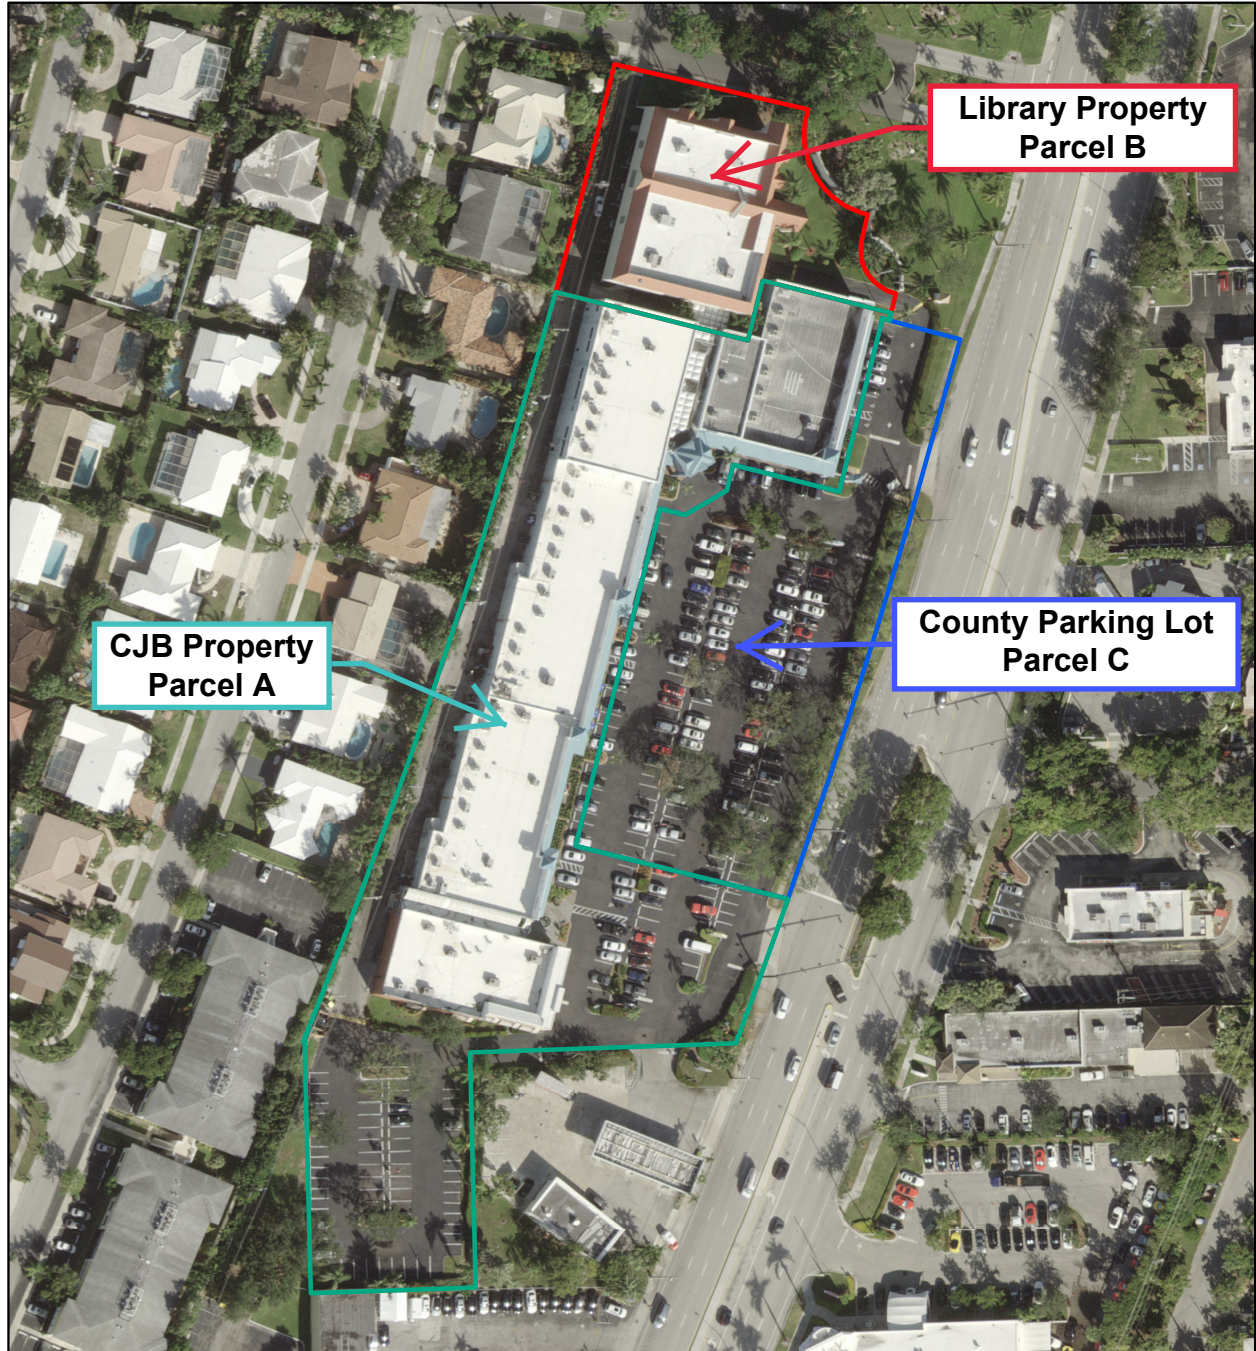

Aerial Location Map

CJB Property (CJB Parcel A) - 5975 N Federal Hwy, Fort Lauderdale, FL 33308
Folio Number - 494212220010 and 494212220013

Library Property (Parcel B) - 5985 N Federal Hwy, Fort Lauderdale, FL 33308
Folio Number - 494212220020

County Parking Lot (Parcel C) - 5975 N Federal Hwy, Fort Lauderdale, FL 33308
Folio Number - 494212220030

0 0.01 0.02 Miles

Real Property Section

Disclaimer:
Information on this map is provided "as is". The Section does not accept responsibility for damages suffered as a result of using, modifying, contributing or distributing the enclosed material.