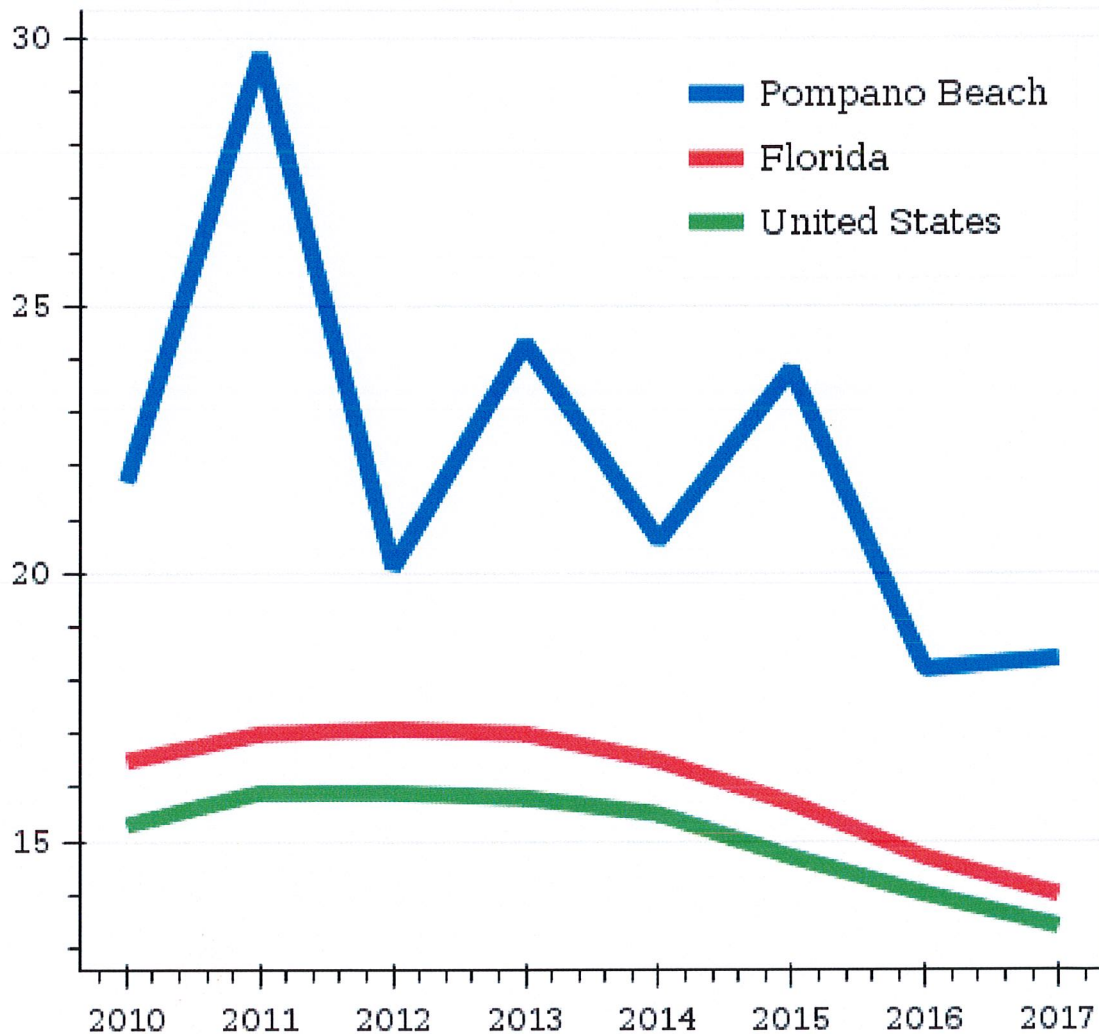

The Poverty Rate across the state of Florida is 15.5%, meaning Pompano Beach has a significantly higher than average percentage of residents below the poverty line when compared to the rest of Florida.

[f FACEBOOK](#)

[TWITTER](#)

Source: 2017 ACS 5 Year

Historical Pompano Beach, Florida Poverty Rate

Pompano Beach, Florida Poverty Rate History

Year	Poverty Rate	YoY % Change	National
2010	21.7%		15.3%
2011	29.7%	↑36.0%	15.9%
2012	20.1%	↓47.0%	15.9%
2013	24.3%	↑20.0%	15.8%
2014	20.6%	↓17.0%	15.5%
2015	23.8%	↑15.0%	14.7%
2016	18.2%	↓30.0%	14.0%
2017	18.4%	↑0.0%	13.4%