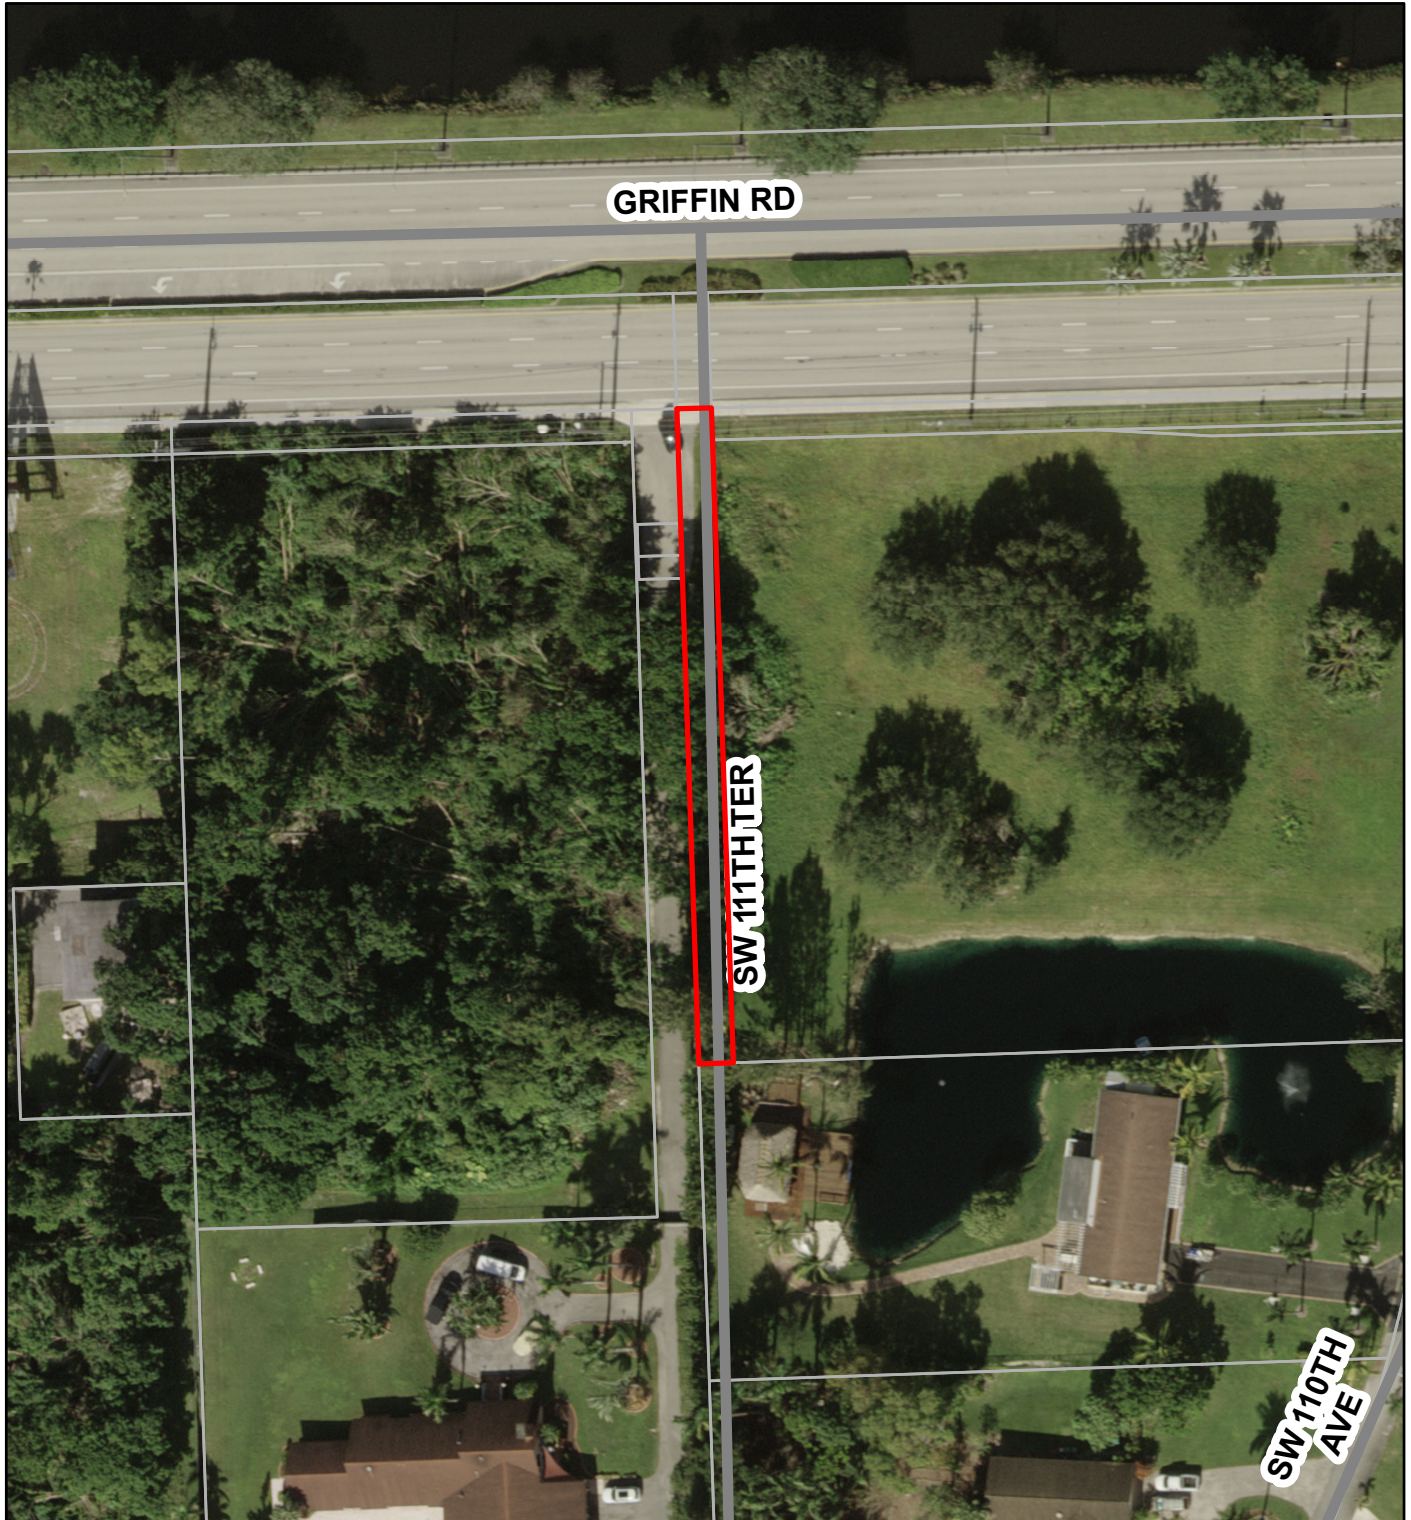

Aerial Location Map

Property Address: SW 111 Terrace, Cooper City, Florida 33328
Folio Number: 5041-30-01-0011

Legend

 Boundary of County Parcel

Public Works Department
Facilities Management Division
Real Property Section

0 0.0085 0.017 Miles

Disclaimer:
Information on this map is provided "as is". The division does not accept responsibility for damages suffered as a result of using, modifying, contributing or distributing the enclosed material.
Prepared by: Real Property Section January 24, 2020