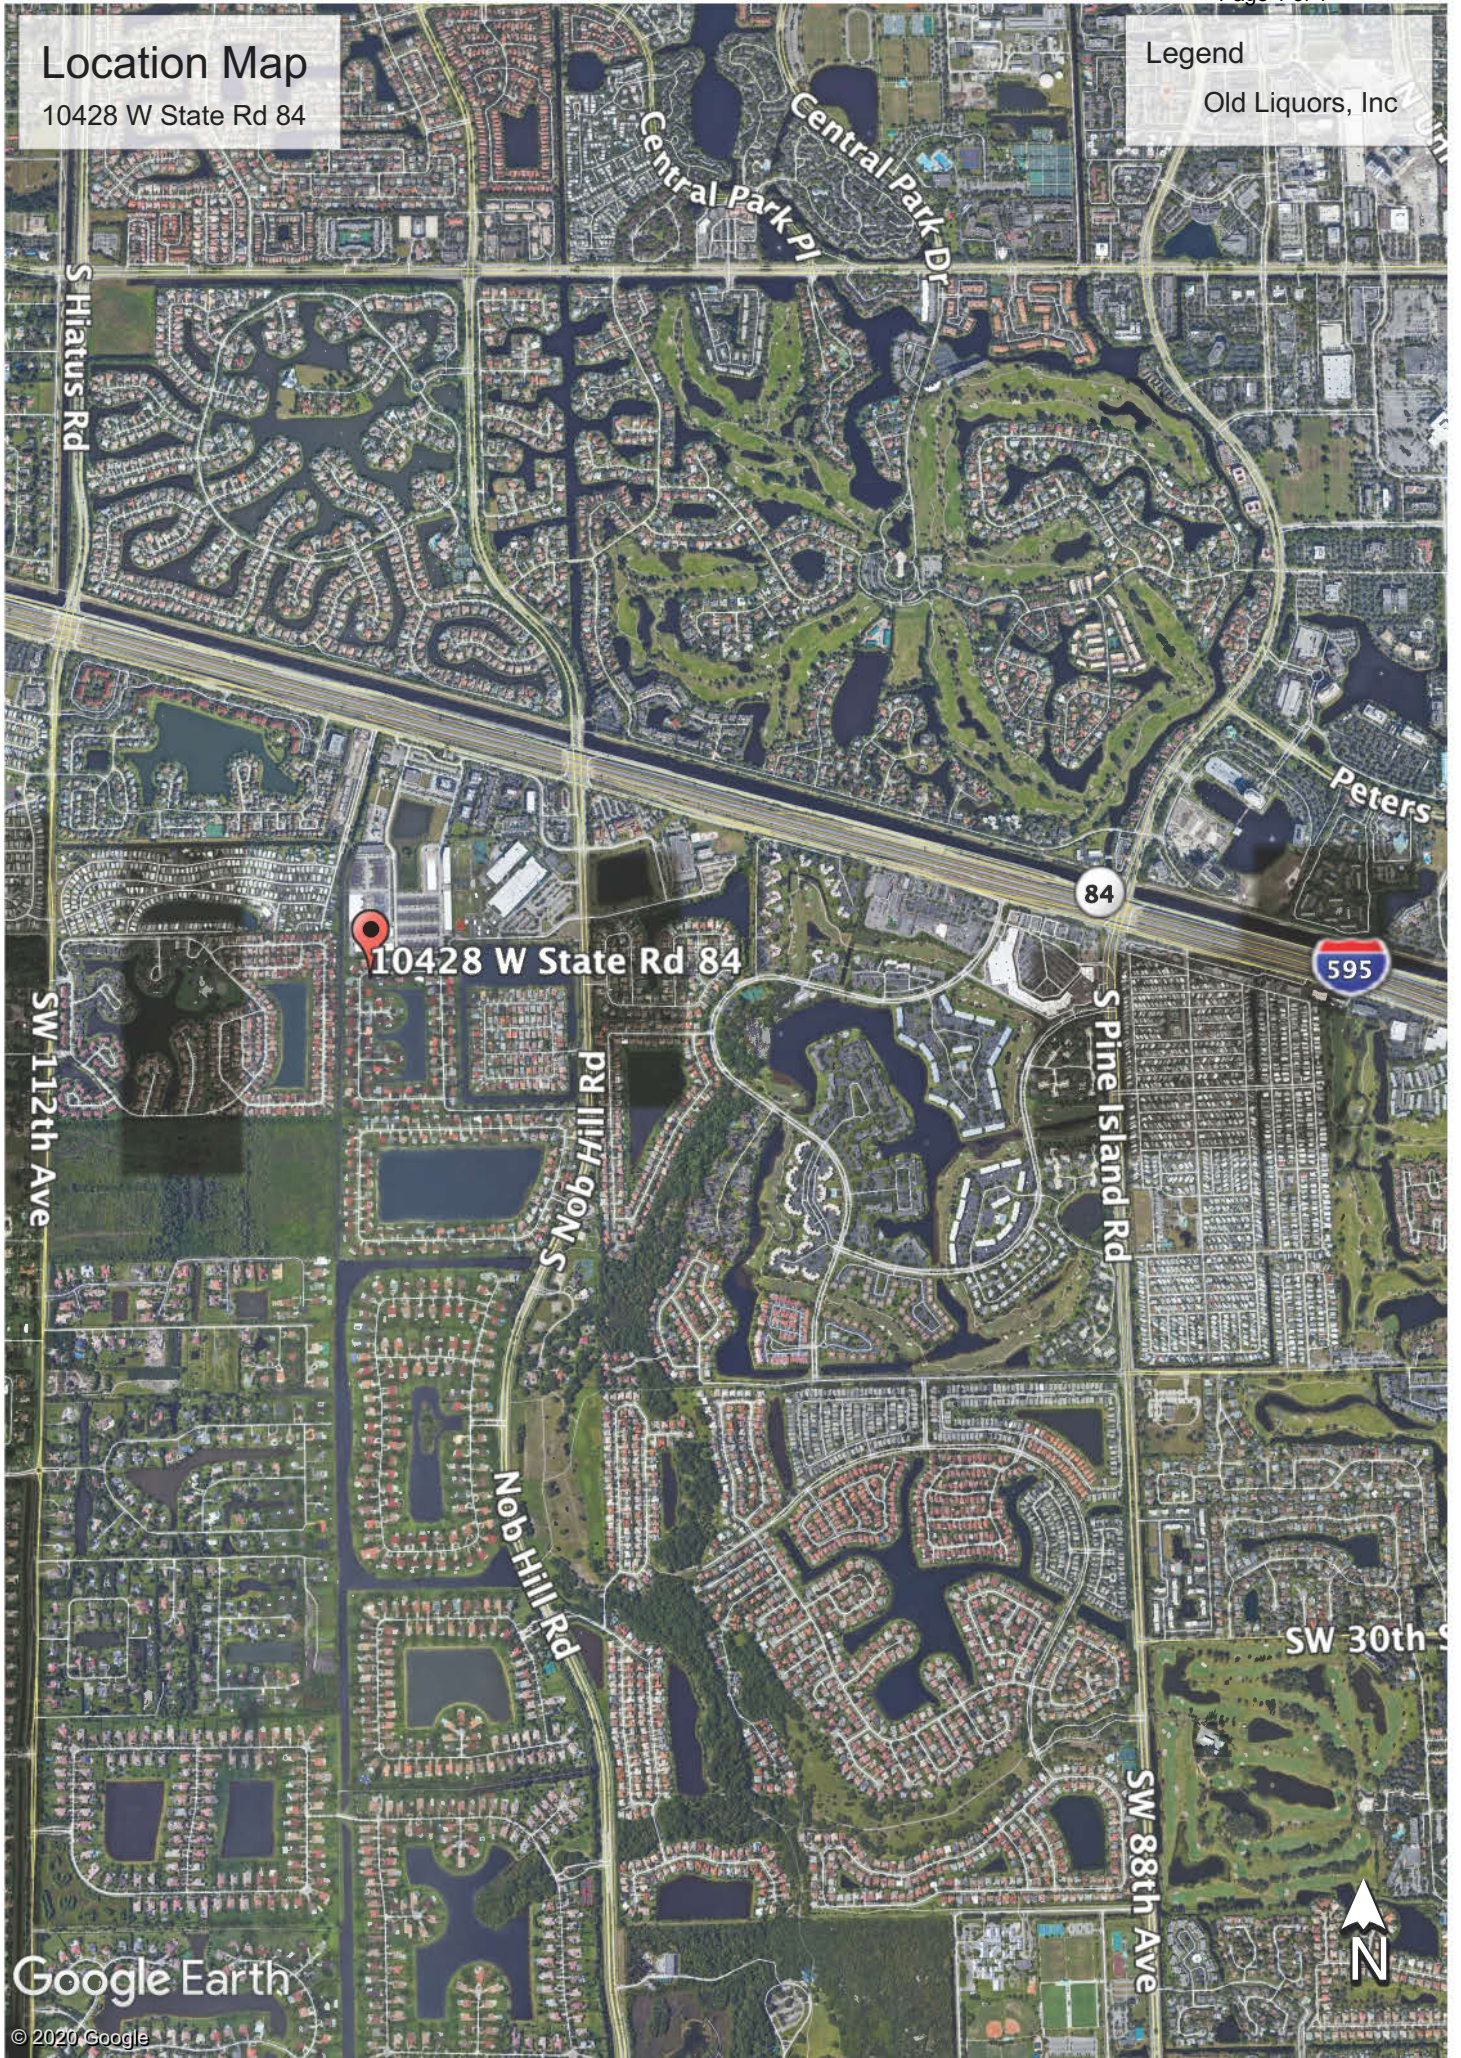

Location Map

10428 W State Rd 84

Legend

Old Liquors, Inc

Google Earth

© 2020 Google