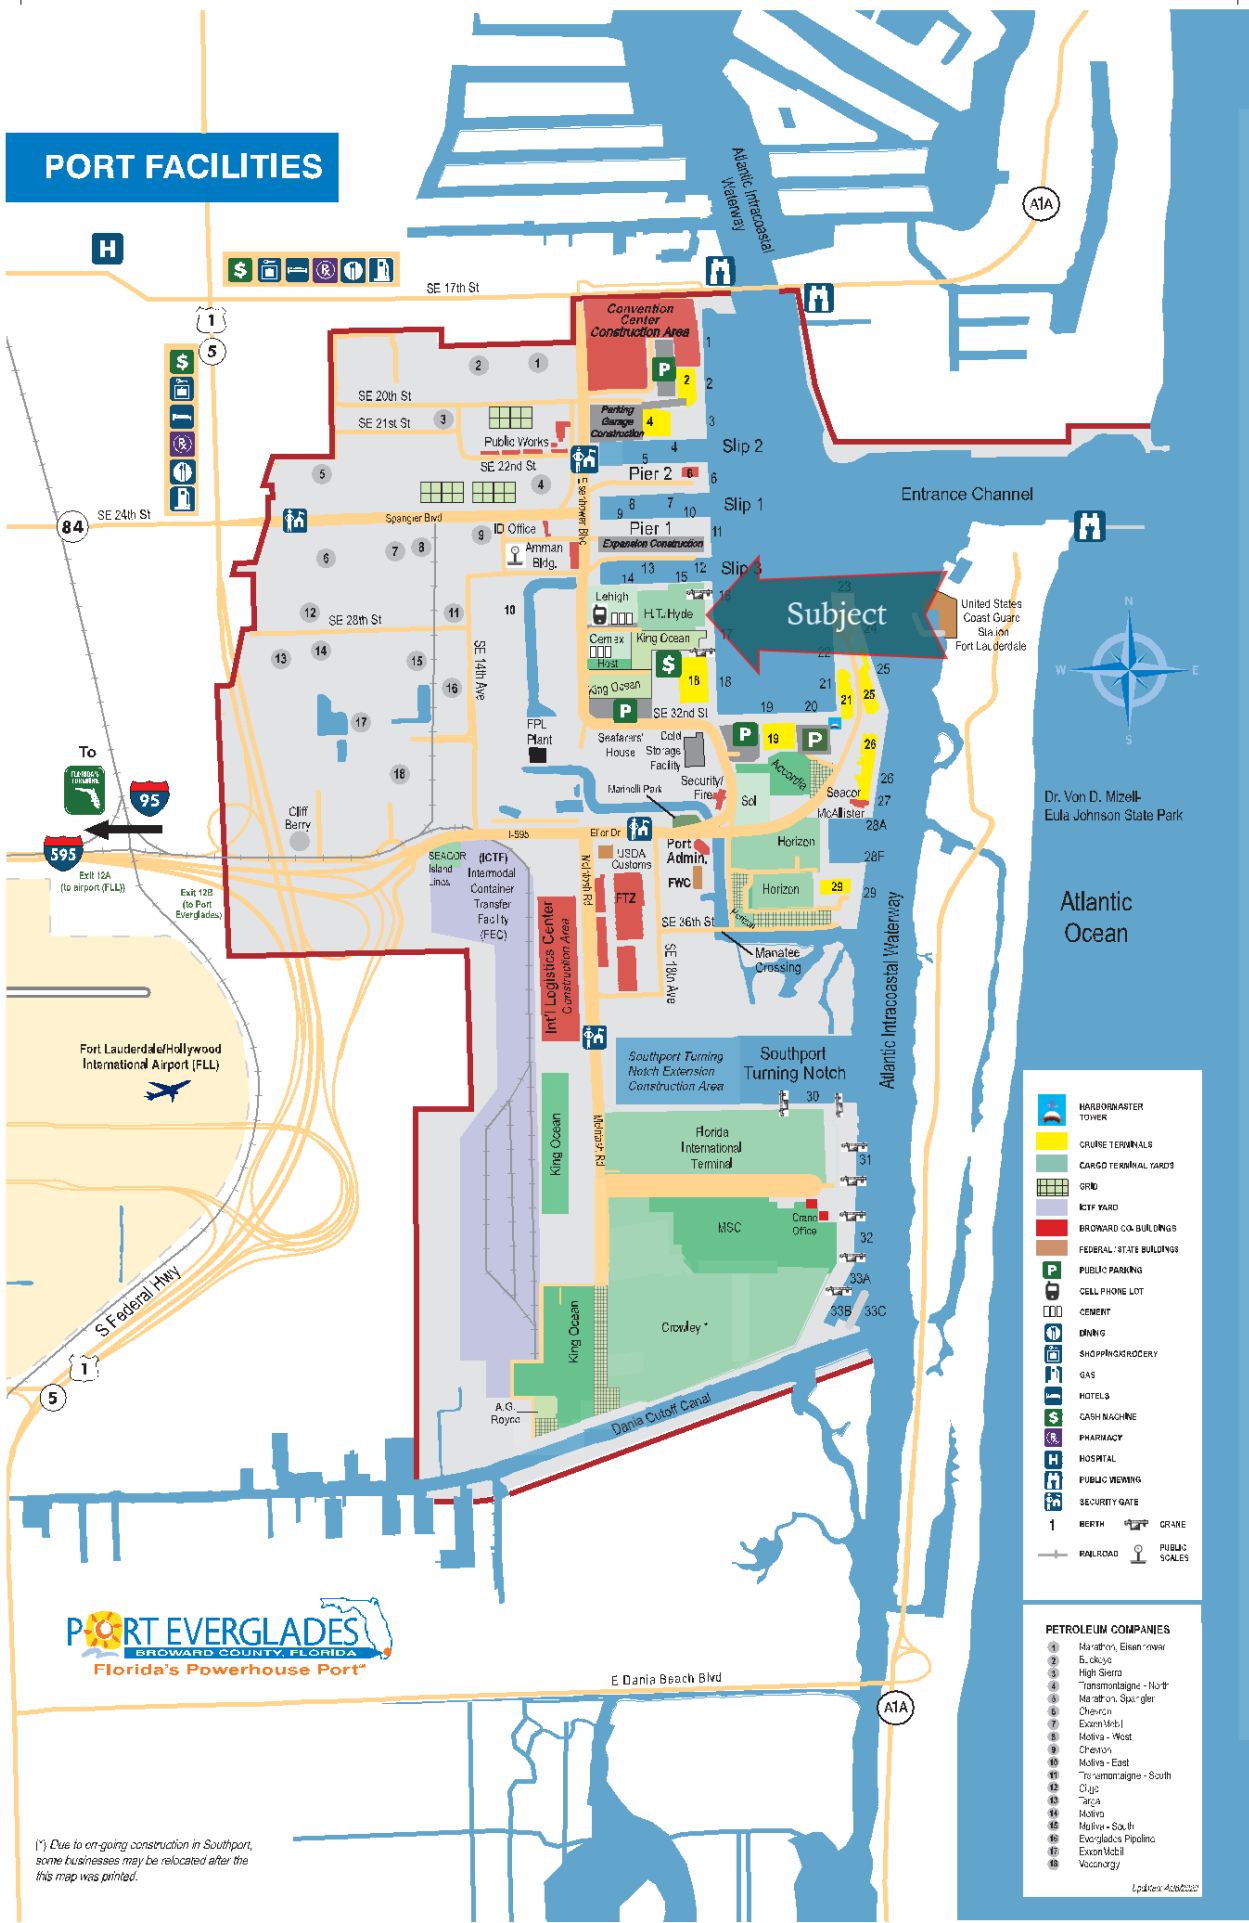

PORT FACILITIES

PORT EVERGLADES
BROWARD COUNTY, FLORIDA
Florida's Powerhouse Port™

- HARBORMASTER TOWER
- CRANE TERMINALS
- CARGO TERMINAL YARDS
- GRID
- ICTF YARD
- BROWARD CO. BUILDINGS
- FEDERAL/STATE BUILDINGS
- PUBLIC PARKING
- CELL PHONE LOT
- CEMENT
- DRINKING
- SHOPPING/GROCERY
- GAS
- HOTELS
- CASH MACHINE
- PHARMACY
- HOSPITAL
- PUBLIC VIEWING
- SECURITY GATE
- 1 BERTH
- GRANE
- RAILROAD
- PUBLIC SCALES

1. **PETROLEUM COMPANIES**
1. 1 Marathon, Esso, Power
  2. 2 B. Okoye
  3. 3 High Sierra
  4. 4 Transmontagne - No. 1
  5. 5 Marathon, Spangler
  6. 6 Chevron
  7. 7 Exxon/Mobil
  8. 8 Motiva - West
  9. 9 Chevron
  10. 10 Motiva - East
  11. 11 Transmontagne - South
  12. 12 Cijp
  13. 13 Targa
  14. 14 Motiva
  15. 15 Motiva - So. Fl.
  16. 16 Everglades Pipeline
  17. 17 Exxon/Mobil
  18. 18 Vacoenergy