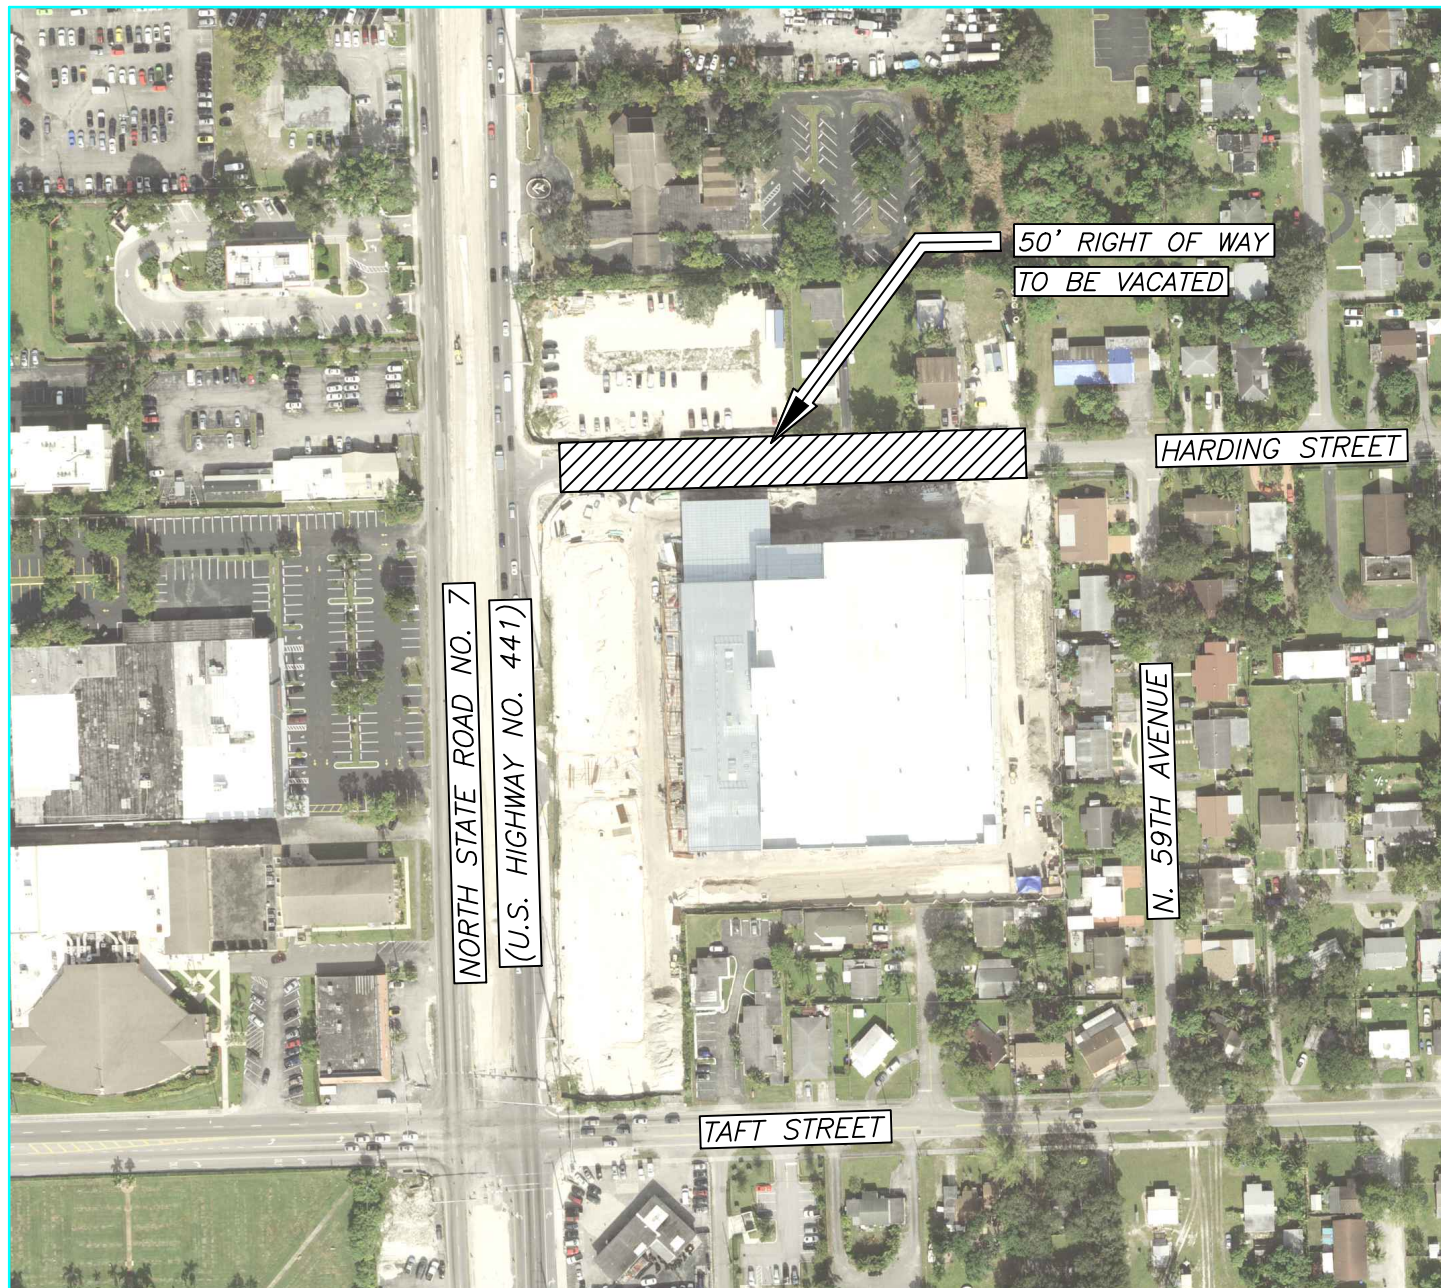

LOCATION SKETCH

PROJECT: 2018-V-25
PETITIONER: TRIANGLE AUTO CENTER, INC.
MUNICIPALITY: CITY OF HOLLYWOOD
COMMISSION DISTRICT: 6

SECTION 12, TOWNSHIP 51 SOUTH, RANGE 41 EAST

Scale: Not to Scale	Drawn by: JAT	Date: 9-18-18	Checked by: GWD	Date: 9-18-18
------------------------	------------------	------------------	--------------------	------------------

File location:
E:\RW\Location Maps\Vacations\2018-V-25