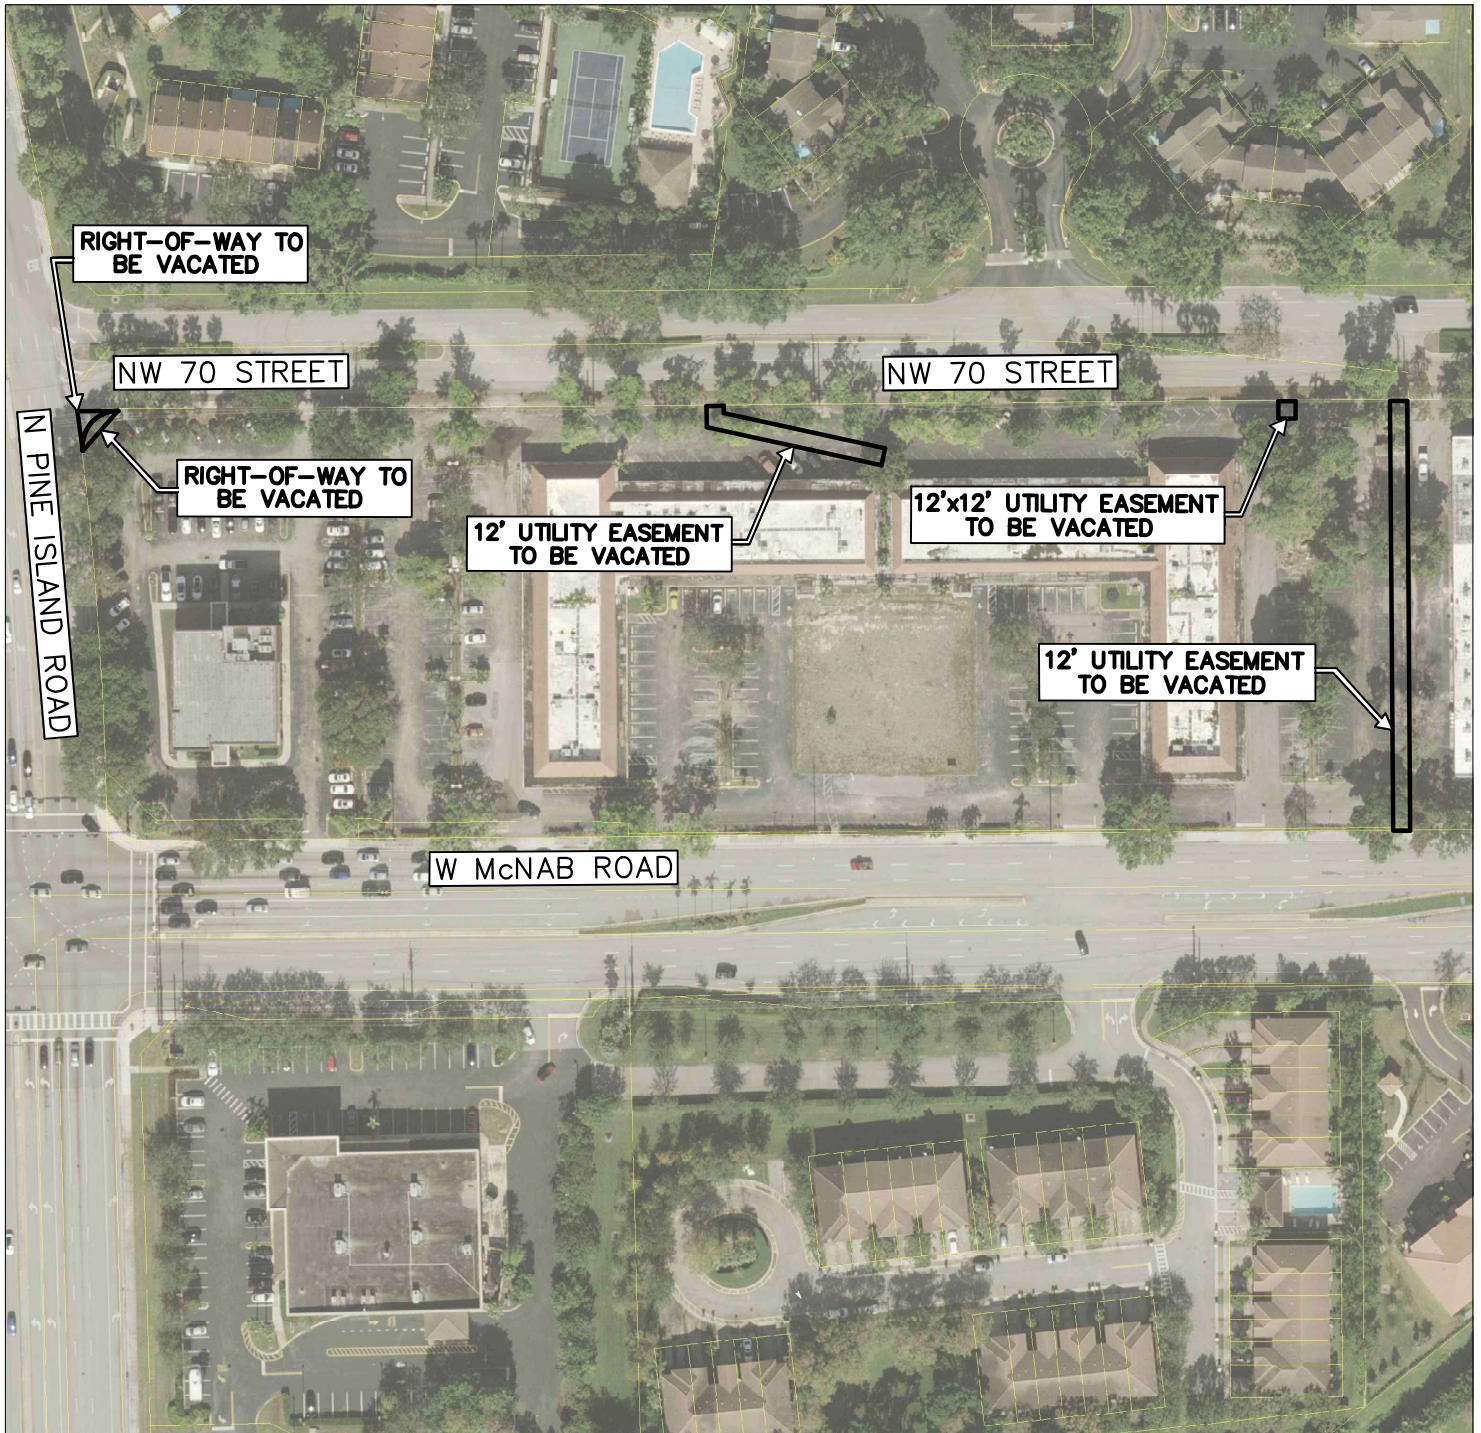

LOCATION MAP

PROJECT: 2021-V-11
 FROM: CE TAMARAC, LLC
 TO: BROWARD COUNTY
 MUNICIPALITY: TAMARAC
 COMMISSION DISTRICT: 3

SECTION 04, TOWNSHIP 49 SOUTH, RANGE 41 EAST

SHEET 1 OF 1

Scale:	Drawn by:	Date:	Checked by:	Date:	File Location:
NOT TO SCALE	SY	12/02/21	CAD	12/02/21	E:\RW\Location Maps\Vacations\2021-V-11.dwg