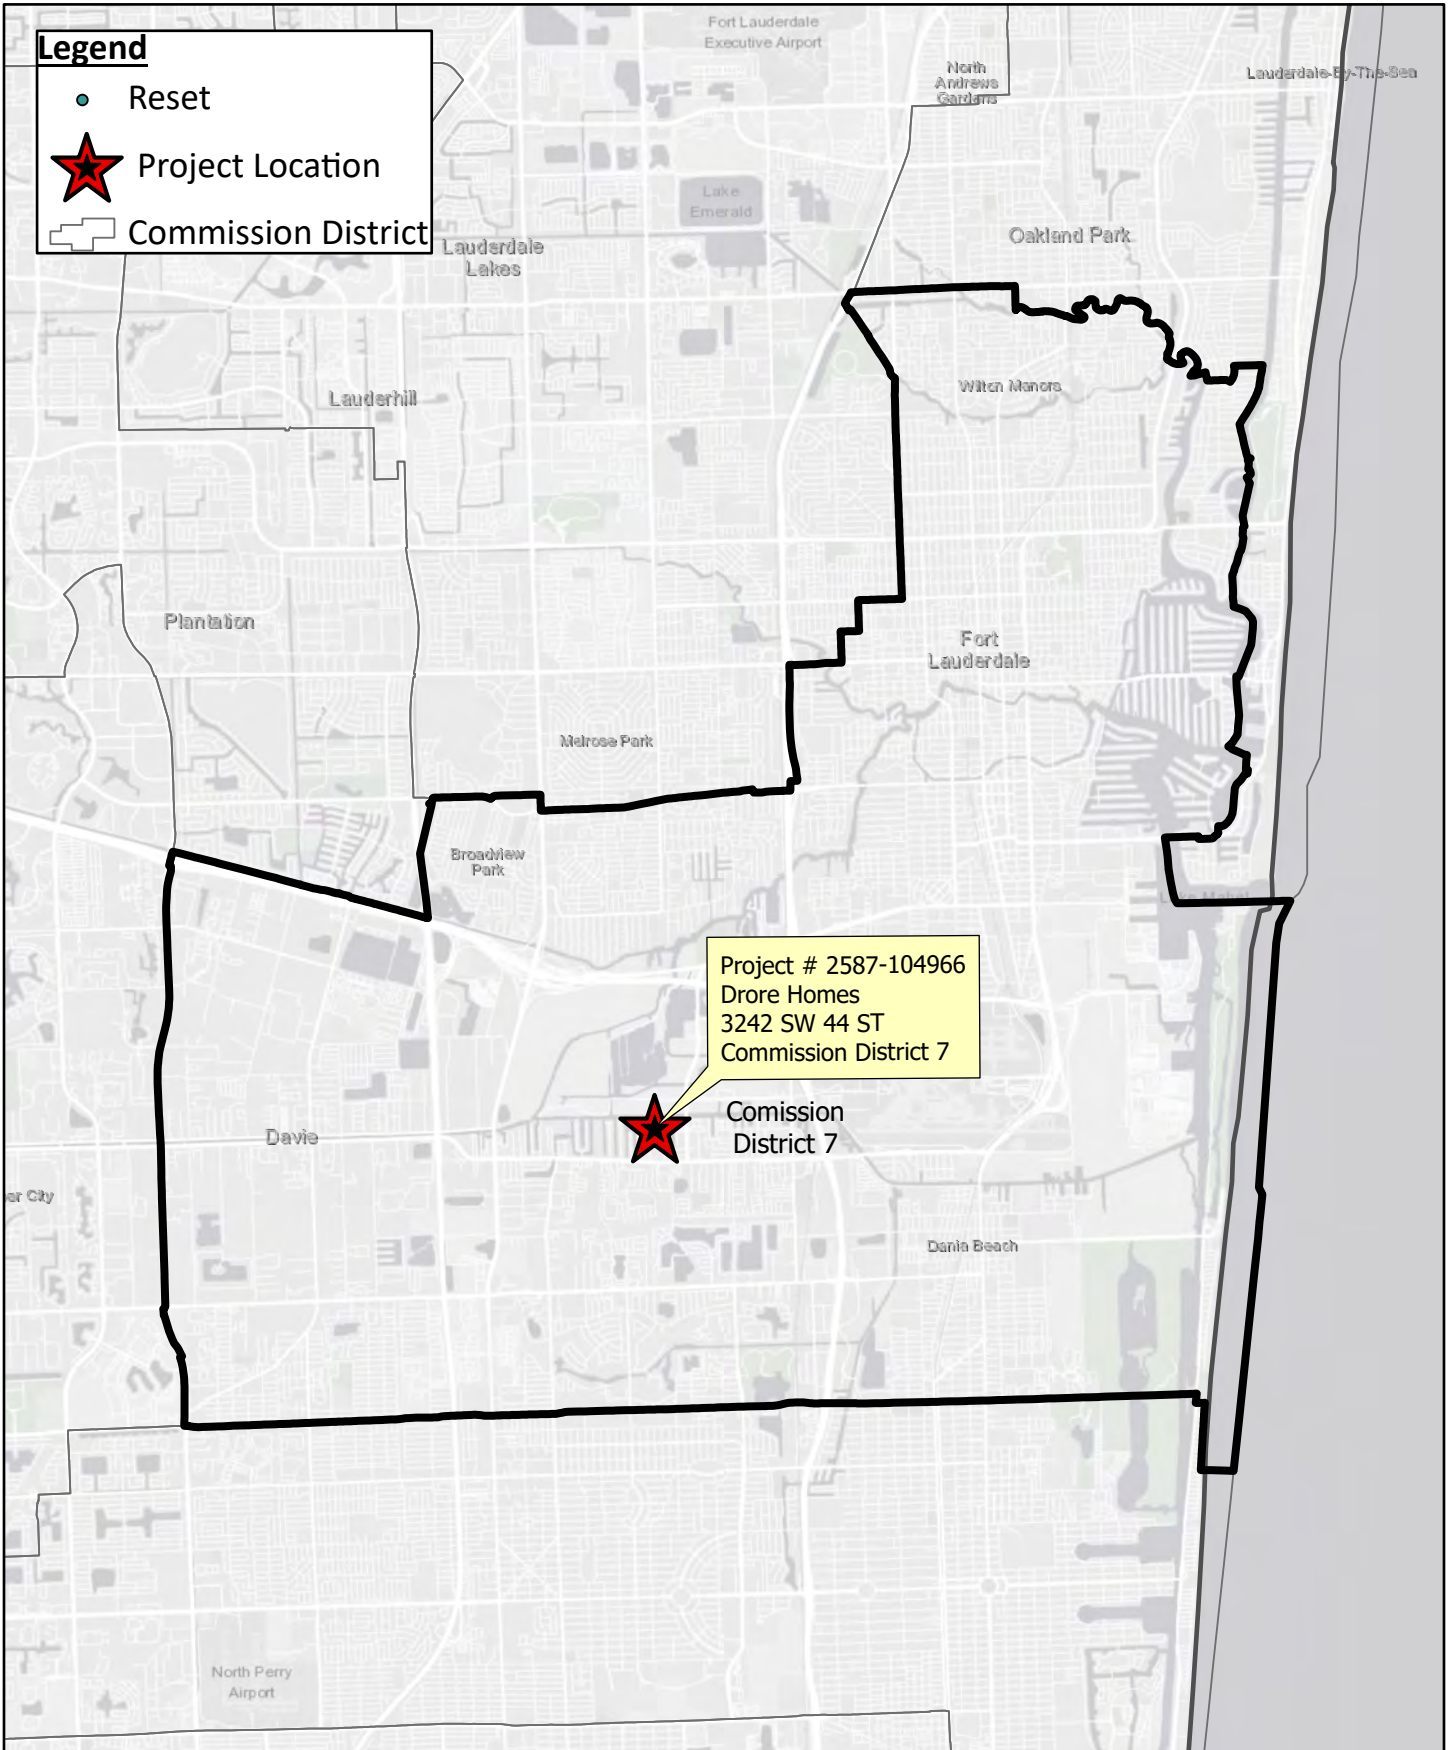

Project Location Map

Legend

- Reset
- ★ Project Location
- ▭ Commission District

Water and Wastewater Services

Map Date: July 2020

Scale 1:100,000