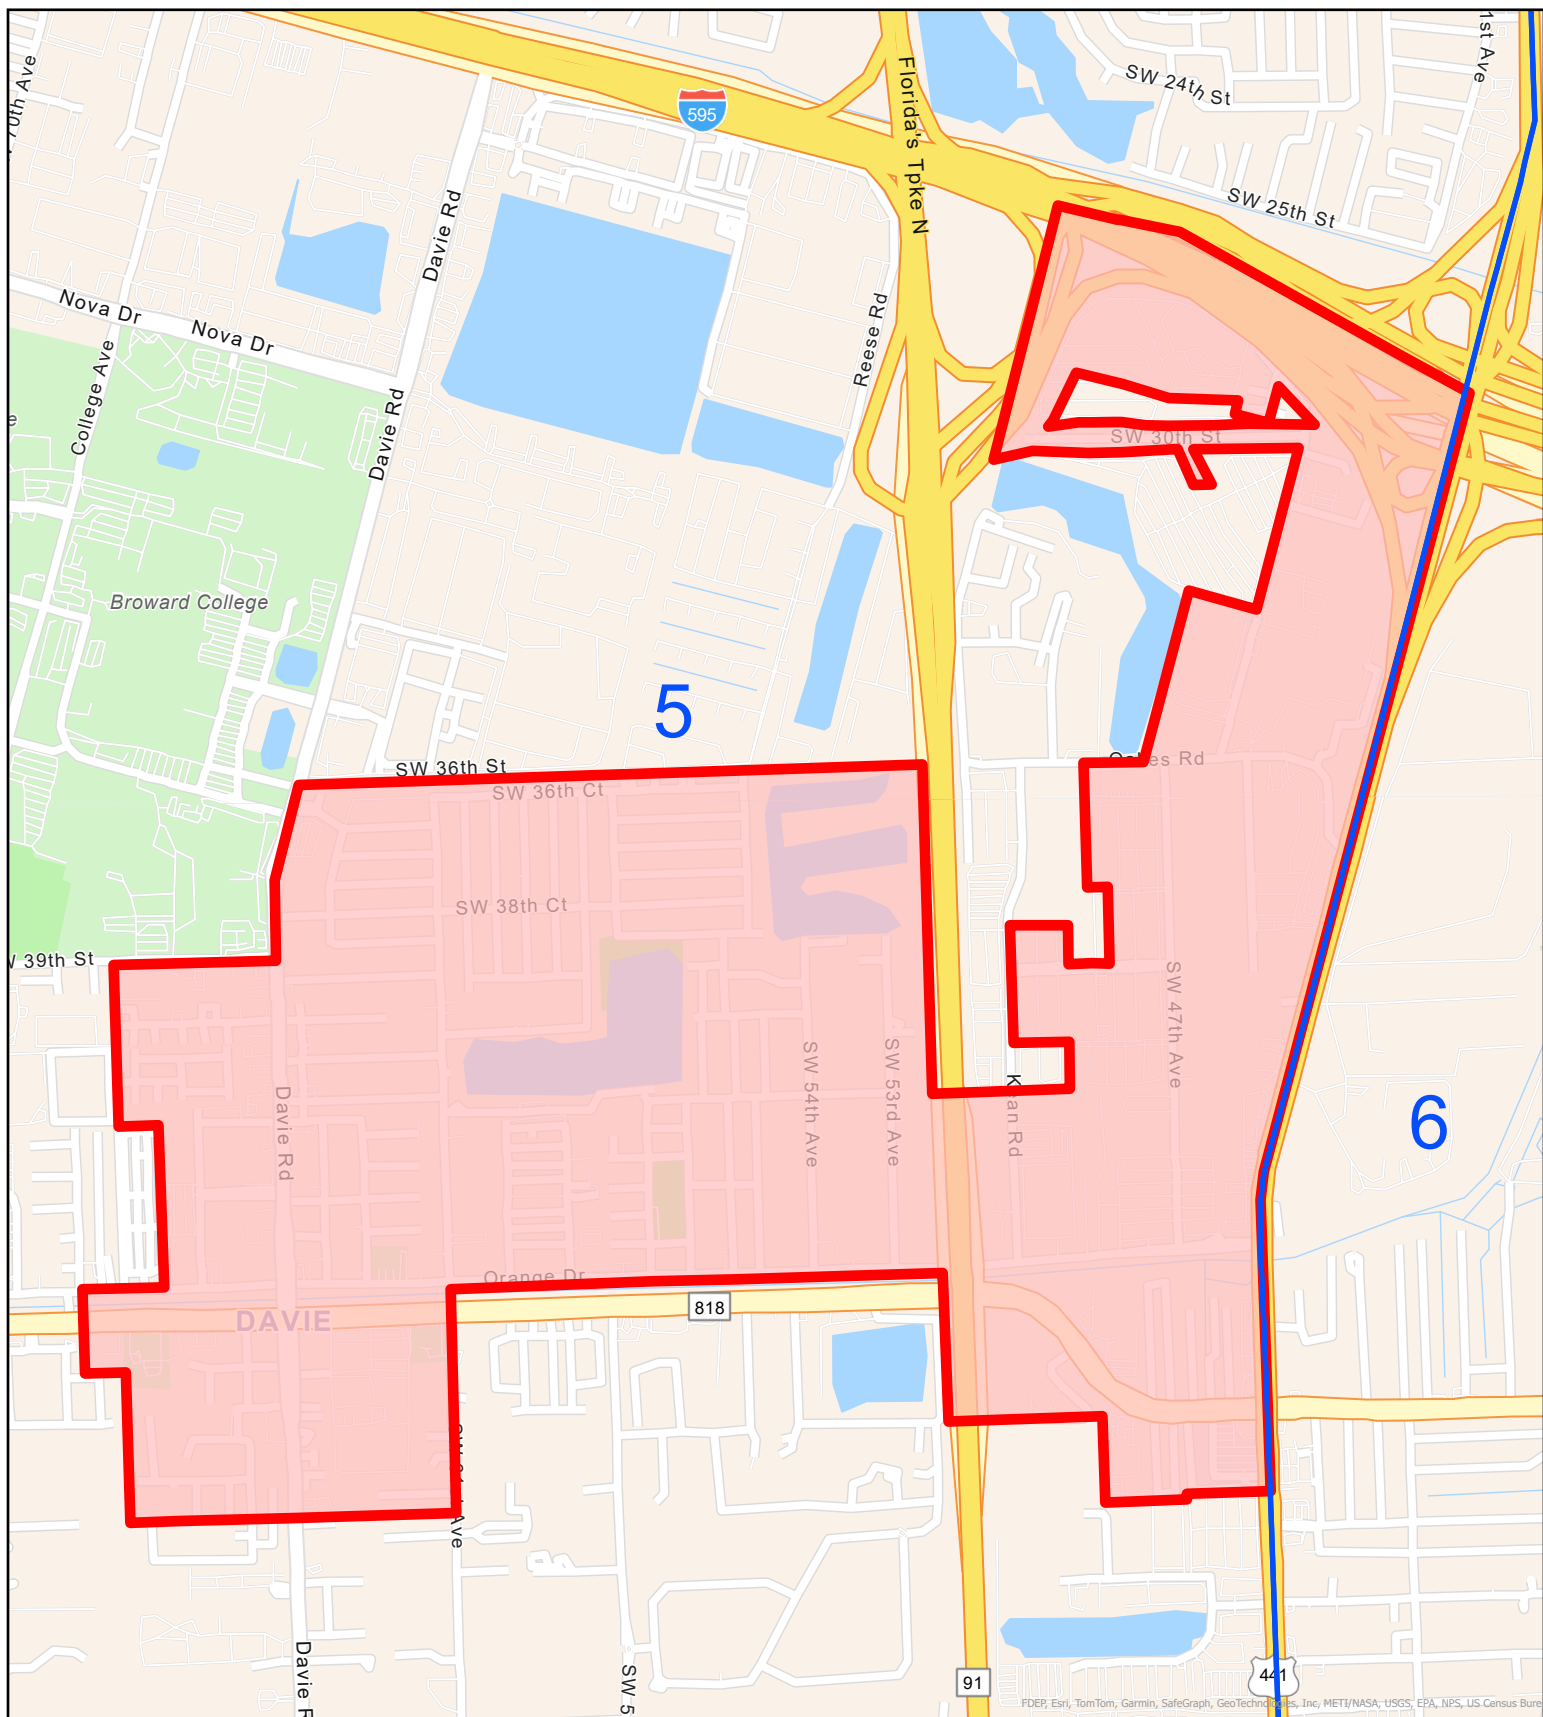

Town of Davie Community Redevelopment Area Location Map

These maps are for conceptual purposes only and should not be used for legal boundary determinations.

Prepared By:
GIS Section
Urban Planning Division
Resilient Environment Department

-  Commission Districts
-  Community Redevelopment Area