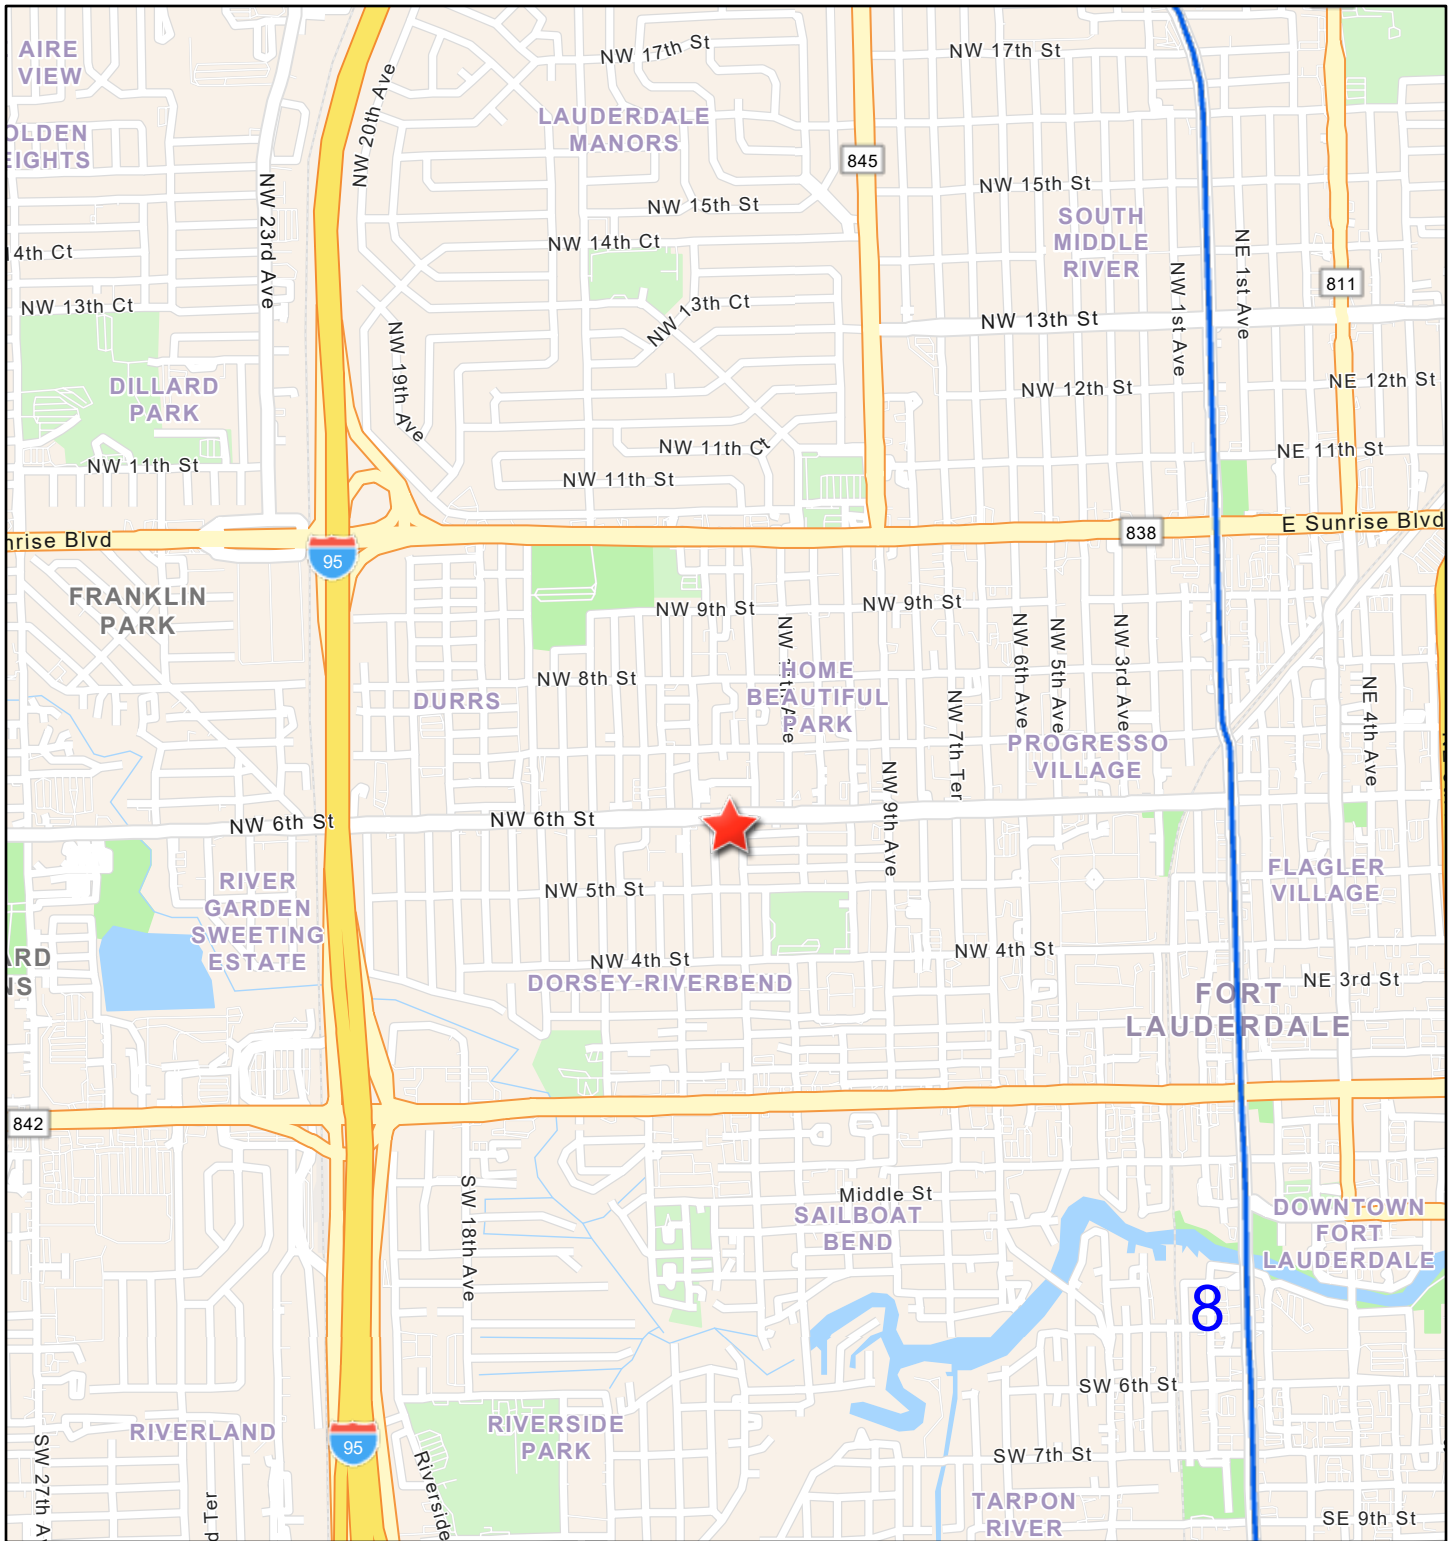

# Sistrunk Apartments General Location Map

9/11/2025, 3:54:22 PM

1:24,087

-  Commission Districts
-  Project is located in Commission District 8
-  Project Location

Sources: Esri, TomTom, Garmin, FAO, NOAA, USGS, © OpenStreetMap contributors, and the GIS User Community, BCGIS