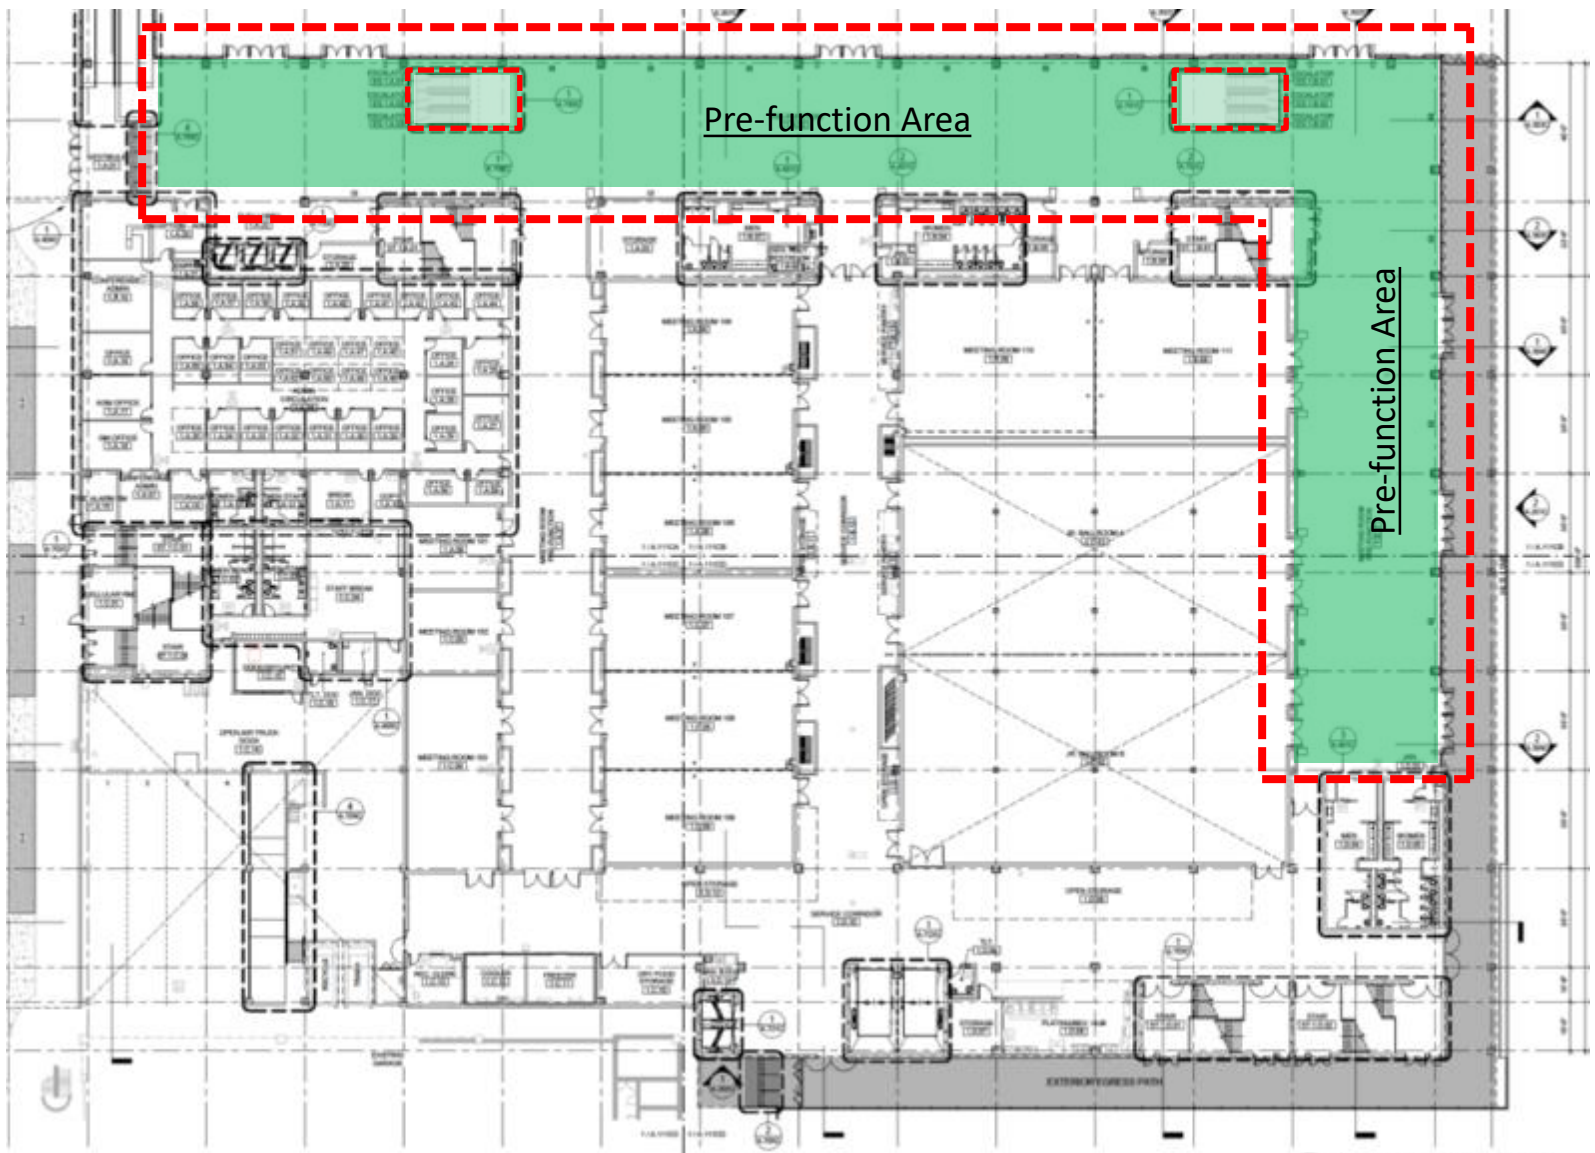

## Preliminary Design

Eisenhower Blvd.

Artwork Site

SE 17<sup>th</sup> St.

# Artwork Location

**NORTH**  
(Courtyard Entrance)  
Facing SE 17<sup>th</sup> Street

**EAST**  
(Stranahan River)