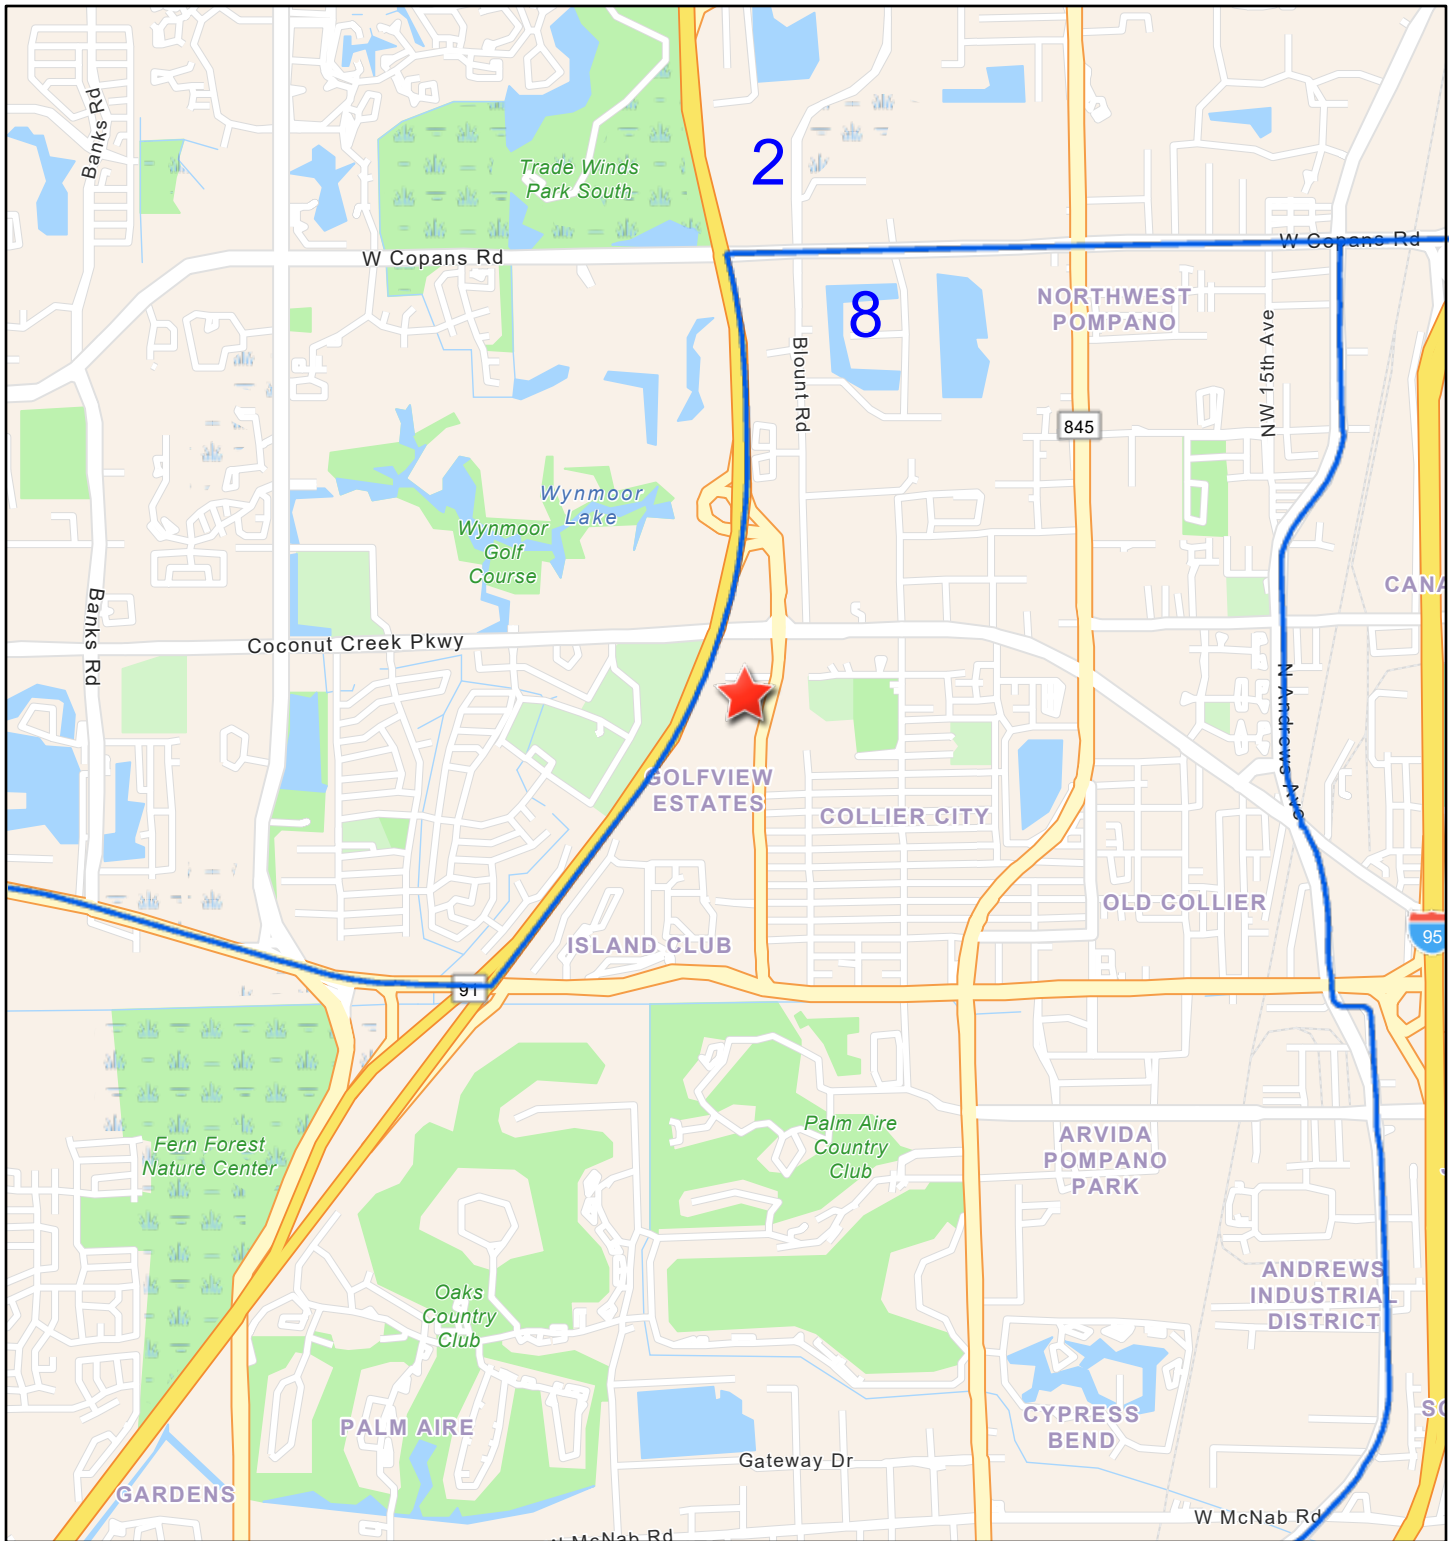

Project Location Map-1201 NW 31st Ave, Pompano Beach, FL

10/2/2024, 3:18:48 PM

1:36,422

 Commission Districts
(Project located in Commission District 8)

 Project Location

BCGIS, FDEP, Esri, TomTom, Garmin, SafeGraph, GeoTechnologies, Inc, METI/NASA, USGS, EPA, NPS, USDA, USFWS