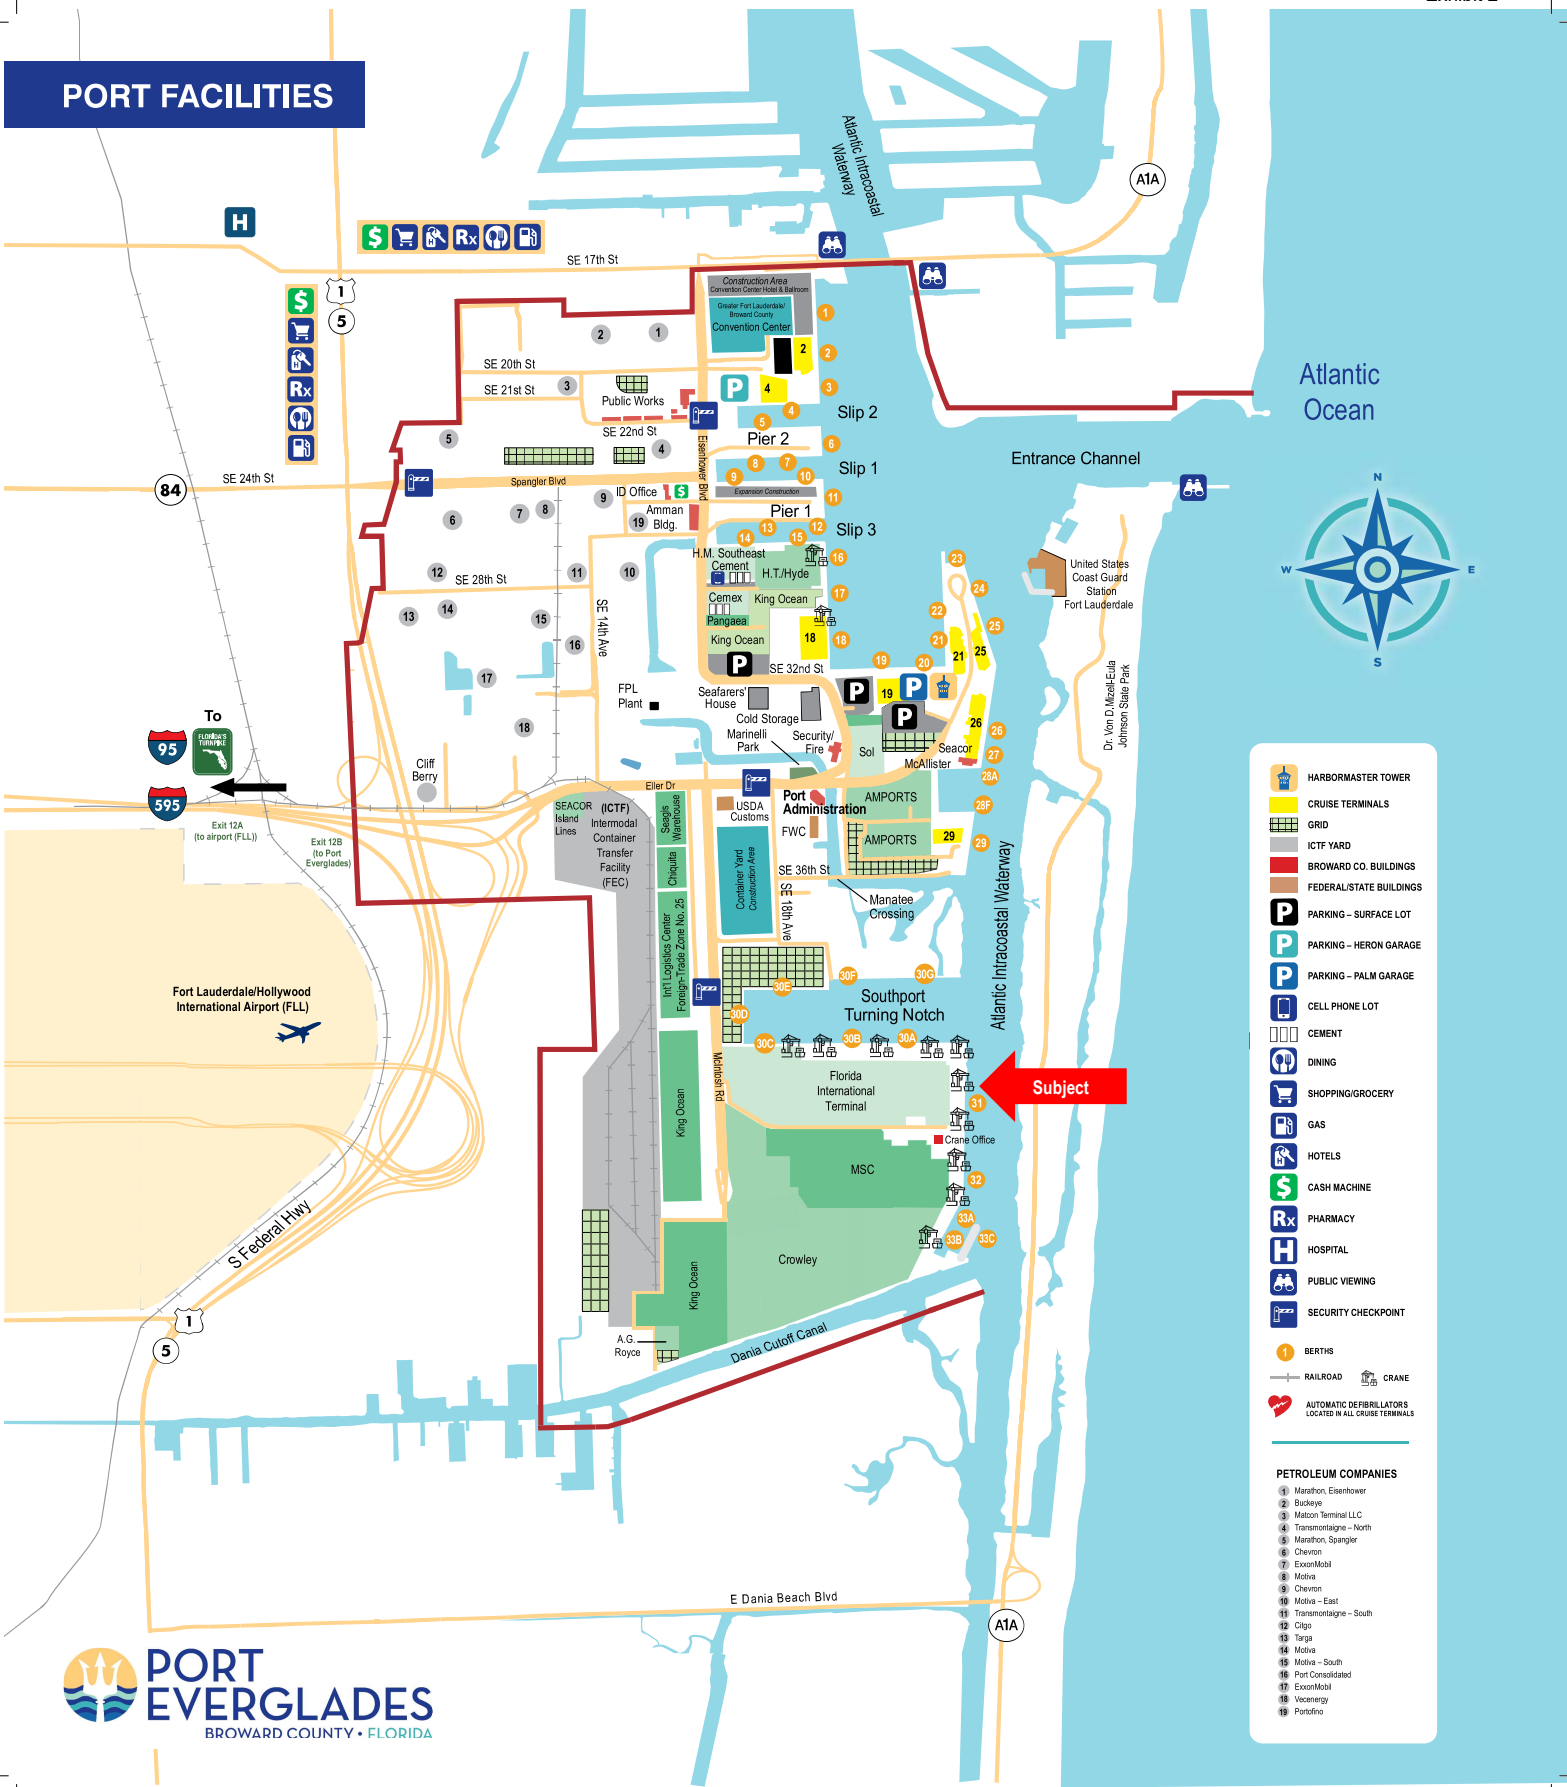

PORT FACILITIES

- HARBORMASTER TOWER
- CRUISE TERMINALS
- GRID
- ICTF YARD
- BROWARD CO. BUILDINGS
- FEDERAL/STATE BUILDINGS
- PARKING - SURFACE LOT
- PARKING - HERON GARAGE
- PARKING - PALM GARAGE
- CELL PHONE LOT
- CEMENT
- DINING
- SHOPPING/GROCERY
- GAS
- HOTELS
- CASH MACHINE
- PHARMACY
- HOSPITAL
- PUBLIC VIEWING
- SECURITY CHECKPOINT
- BERTHS
- RAILROAD
- CRANE
- AUTOMATIC DEFIBRILLATORS LOCATED IN ALL CRUISE TERMINALS

- PETROLEUM COMPANIES**
- 1 Marathon, Eisenhower
 - 2 Buckeye
 - 3 Matcoz Terminal LLC
 - 4 Transmontaigne - North
 - 5 Marathon, Spangler
 - 6 Chevron
 - 7 ExxonMobil
 - 8 Motiva
 - 9 Chevron
 - 10 Motiva - East
 - 11 Transmontaigne - South
 - 12 Citgo
 - 13 Targa
 - 14 Motiva
 - 15 Motiva - South
 - 16 Port Consolidated
 - 17 ExxonMobil
 - 18 Occoenergy
 - 19 Portofino