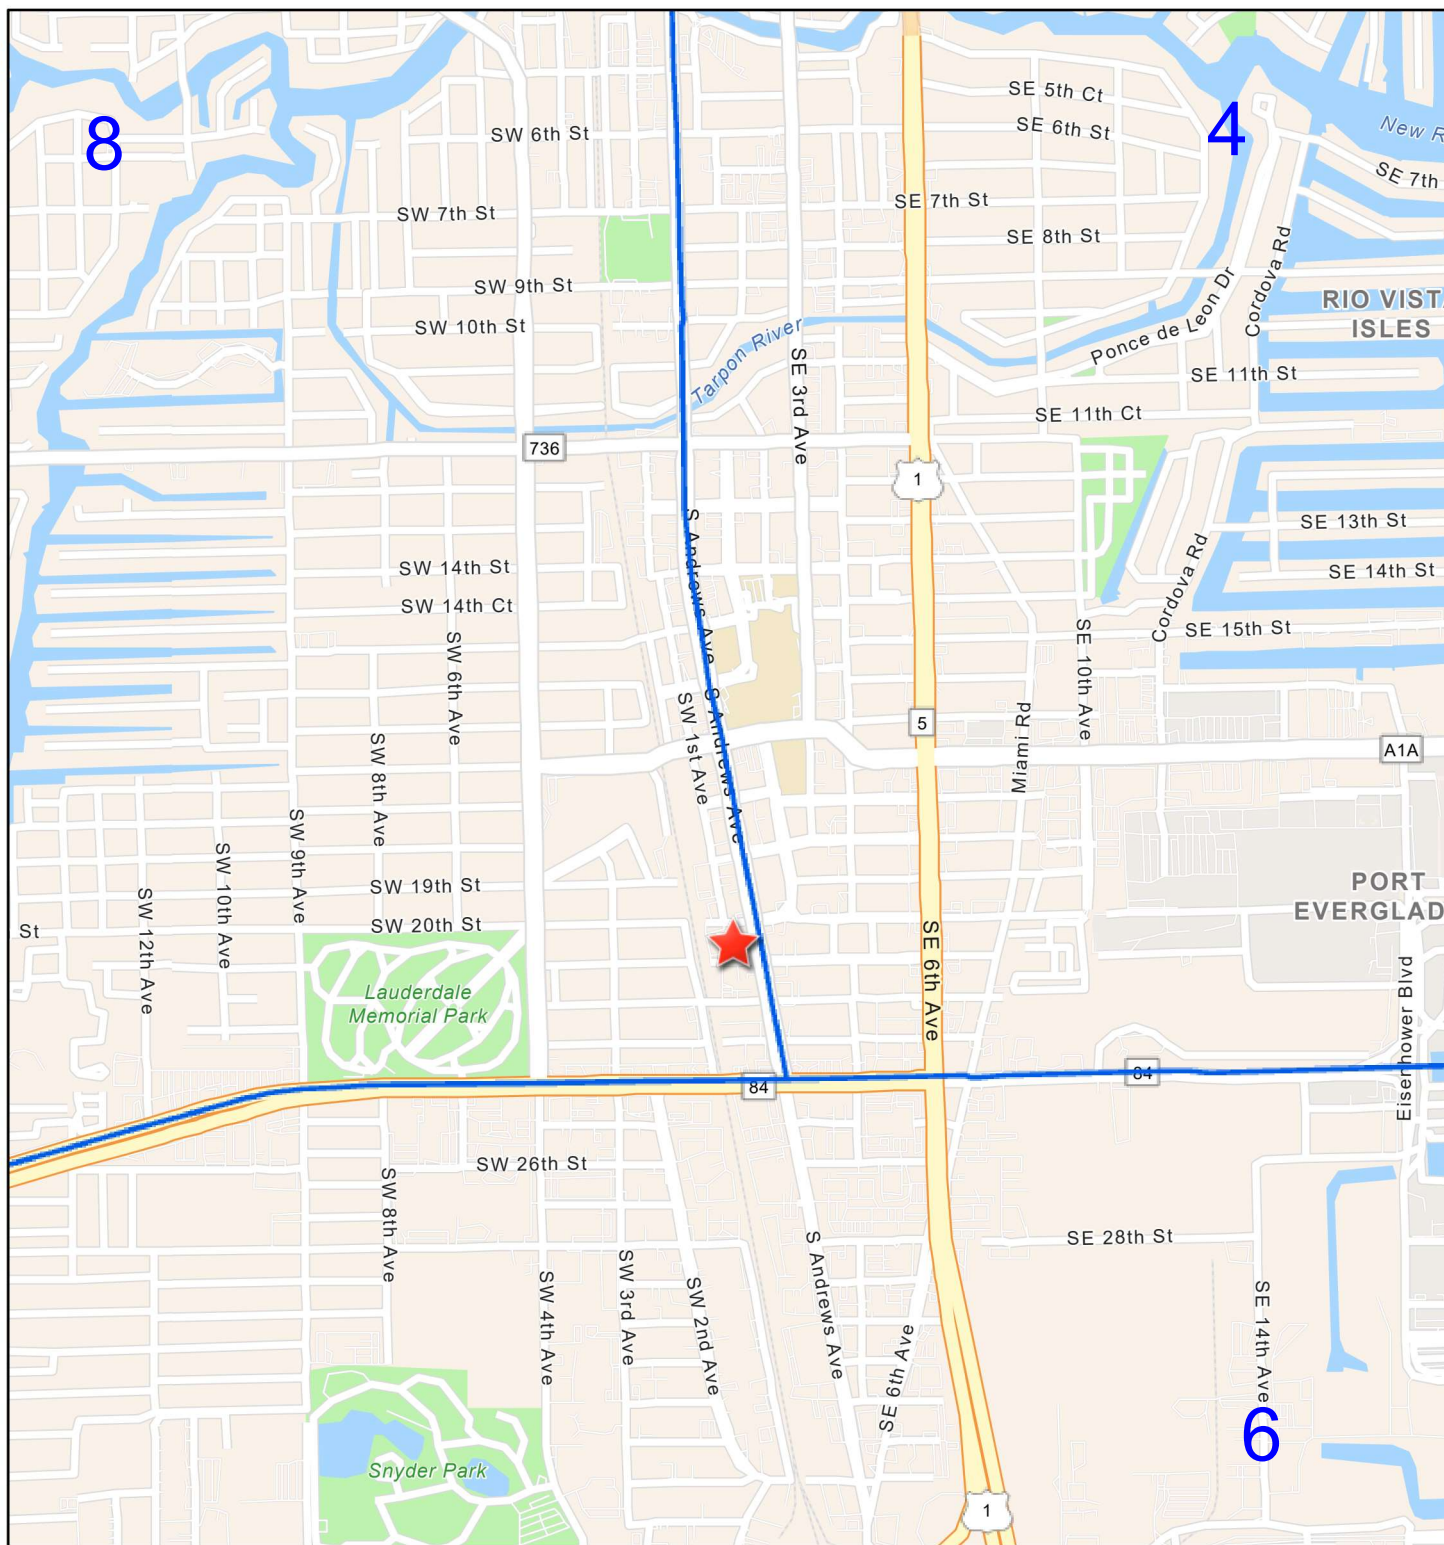

# The Era Project General Location Map

12/19/2023, 3:59:19 PM

1:21,764

 Commission Districts  
(Project location is in Commission District 8)

 Project Location

BCGIS, FDEP, Esri, HERE, Garmin, SafeGraph, GeoTechnologies, Inc, METI/NASA, USGS, EPA, NPS, US Census Bureau, USDA