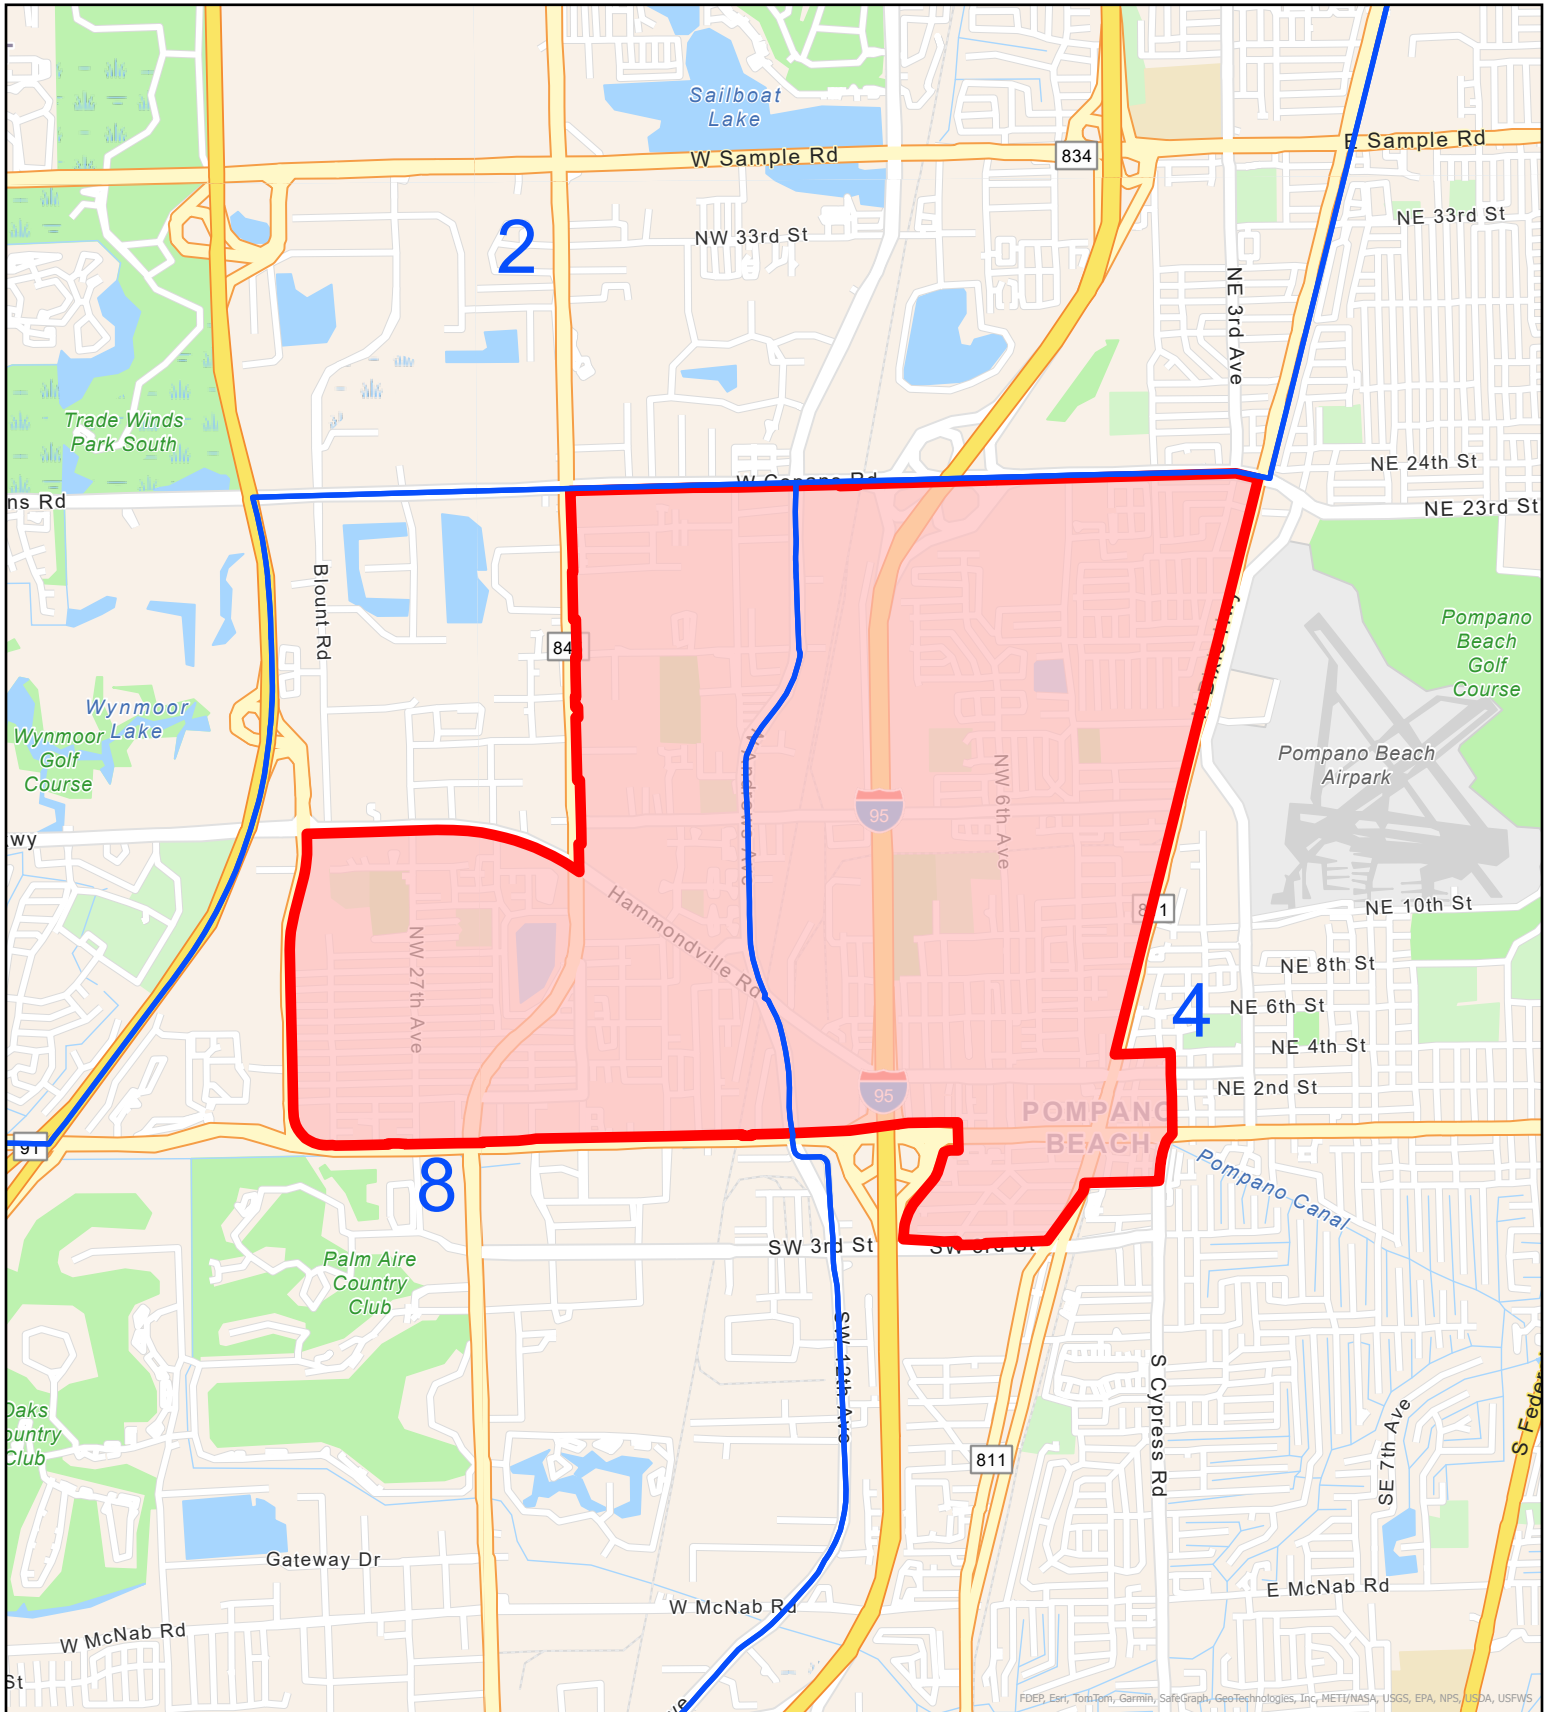

Pompano Beach CRA Northwest District

These maps are for conceptual purposes only and should not be used for legal boundary determinations.

-  Commission Districts
-  Community Redevelopment Area

Prepared By:
GIS Section
Urban Planning Division
Resilient Environment Department