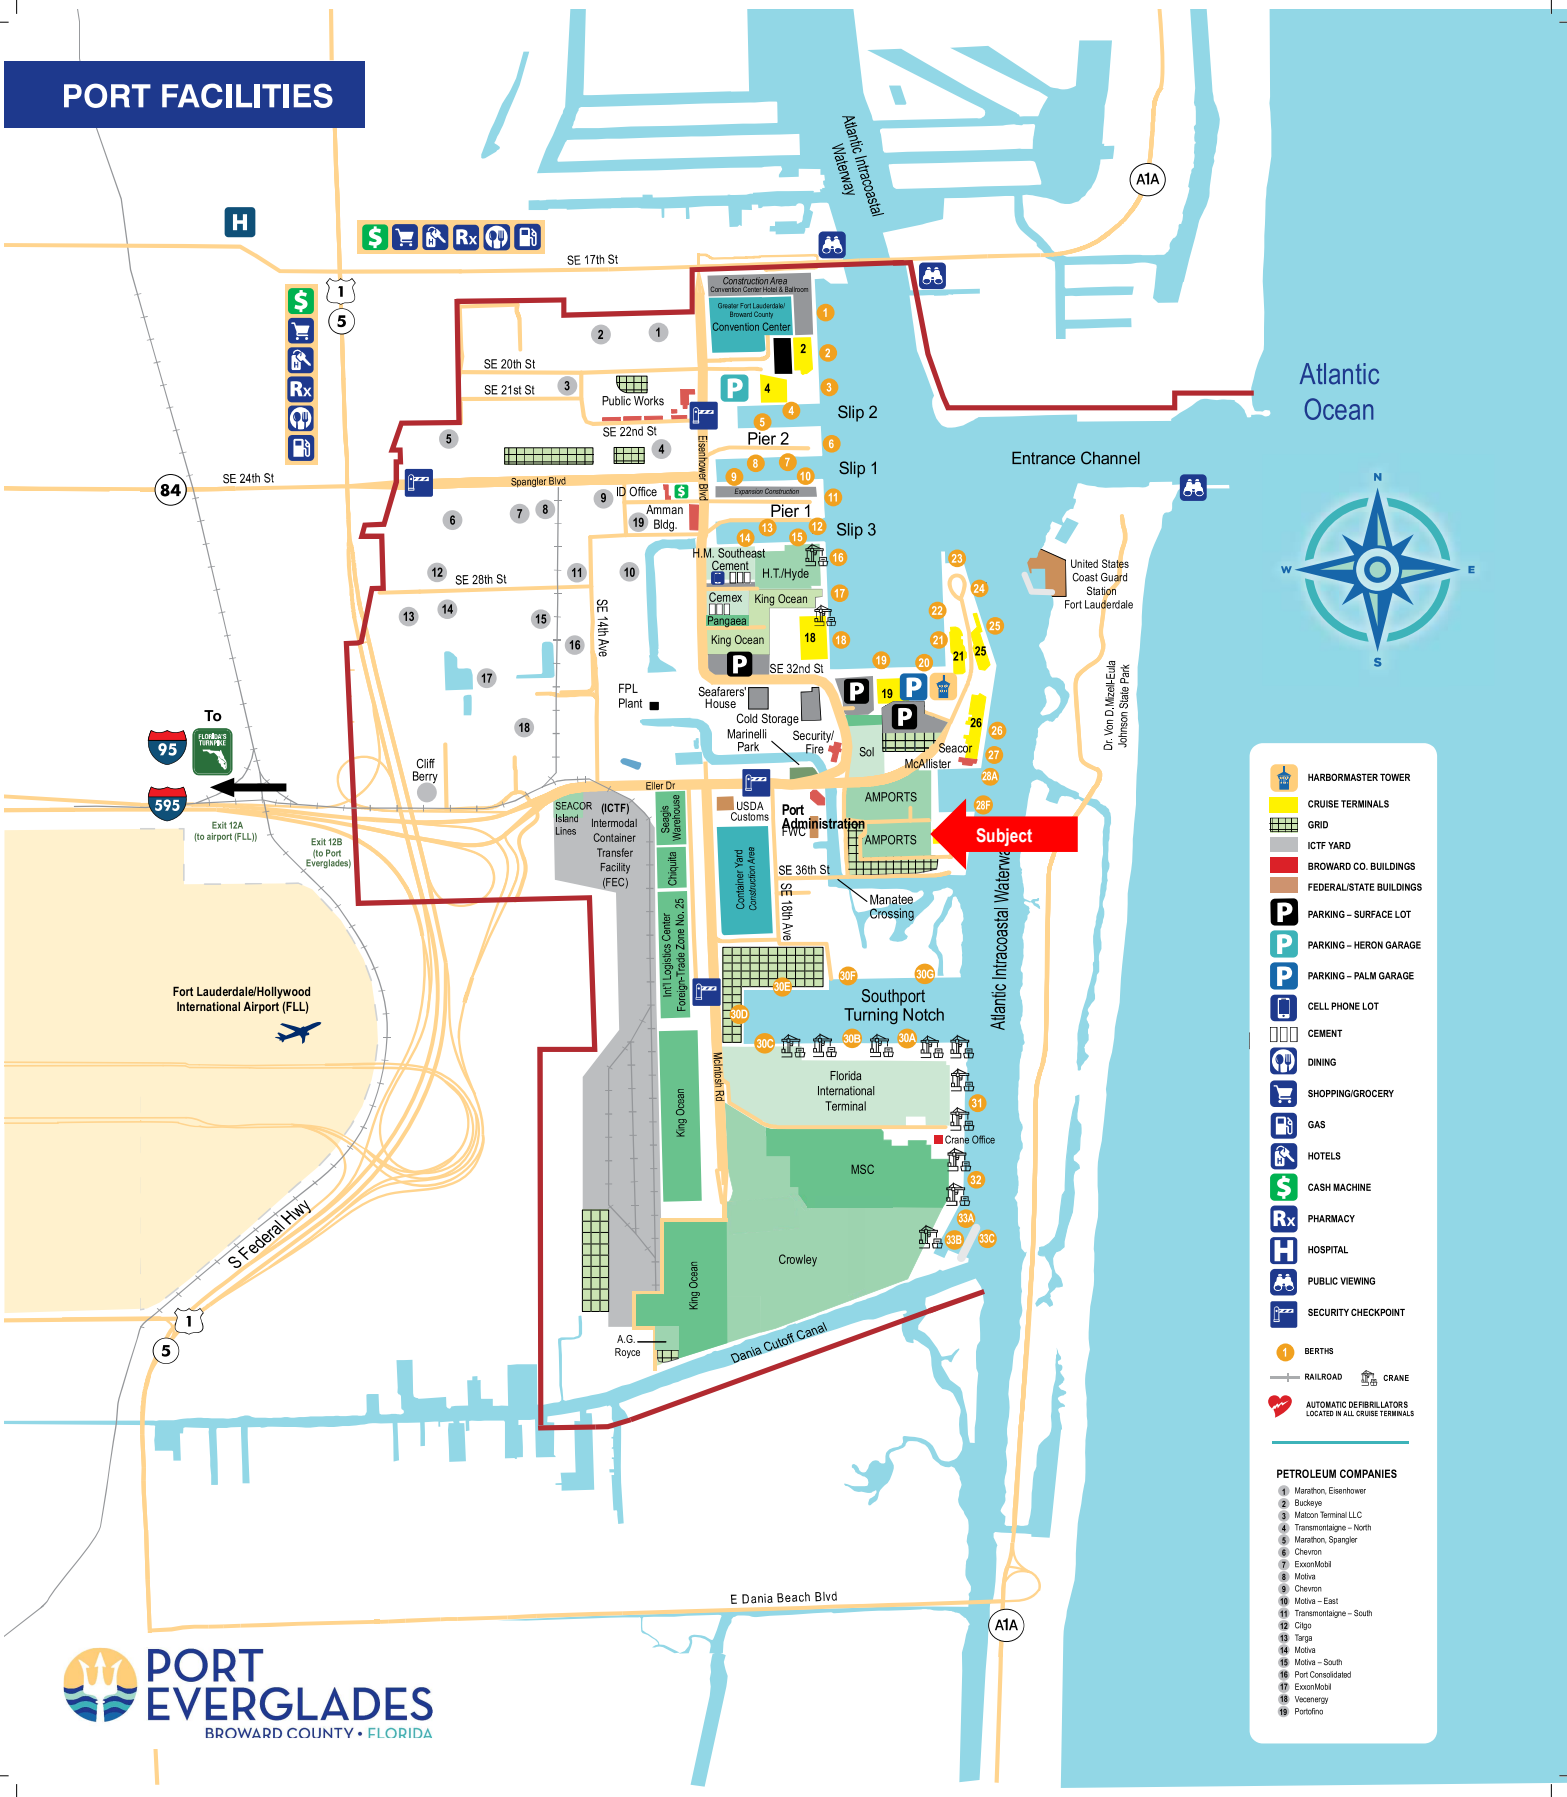

PORT FACILITIES

- HARBORMASTER TOWER
- CRUISE TERMINALS
- GRID
- ICTF YARD
- BROWARD STATE BUILDINGS
- FEDERAL/STATE BUILDINGS
- PARKING - SURFACE LOT
- PARKING - HERON GARAGE
- PARKING - PALM GARAGE
- CELL PHONE LOT
- CEMENT
- DINING
- SHOPPING/GROCERY
- GAS
- HOTELS
- CASH MACHINE
- PHARMACY
- HOSPITAL
- PUBLIC VIEWING
- SECURITY CHECKPOINT
- BERTHS
- RAILROAD
- CRANE
- AUTOMATIC DEFIBRILLATORS LOCATED IN ALL CRUISE TERMINALS

- PETROLEUM COMPANIES**
- ① Marathon, Eisenhower
 - ② Buckeye
 - ③ Matcoz Terminal LLC
 - ④ Transmontaigne - North
 - ⑤ Marathon, Spangler
 - ⑥ Chevron
 - ⑦ ExxonMobil
 - ⑧ Motiva
 - ⑨ Chevron
 - ⑩ Motiva - East
 - ⑪ Transmontaigne - South
 - ⑫ Cilgo
 - ⑬ Targa
 - ⑭ Motiva
 - ⑮ Motiva - South
 - ⑯ Port Consolidated
 - ⑰ ExxonMobil
 - ⑱ Hocoenergy
 - ⑳ Portofino