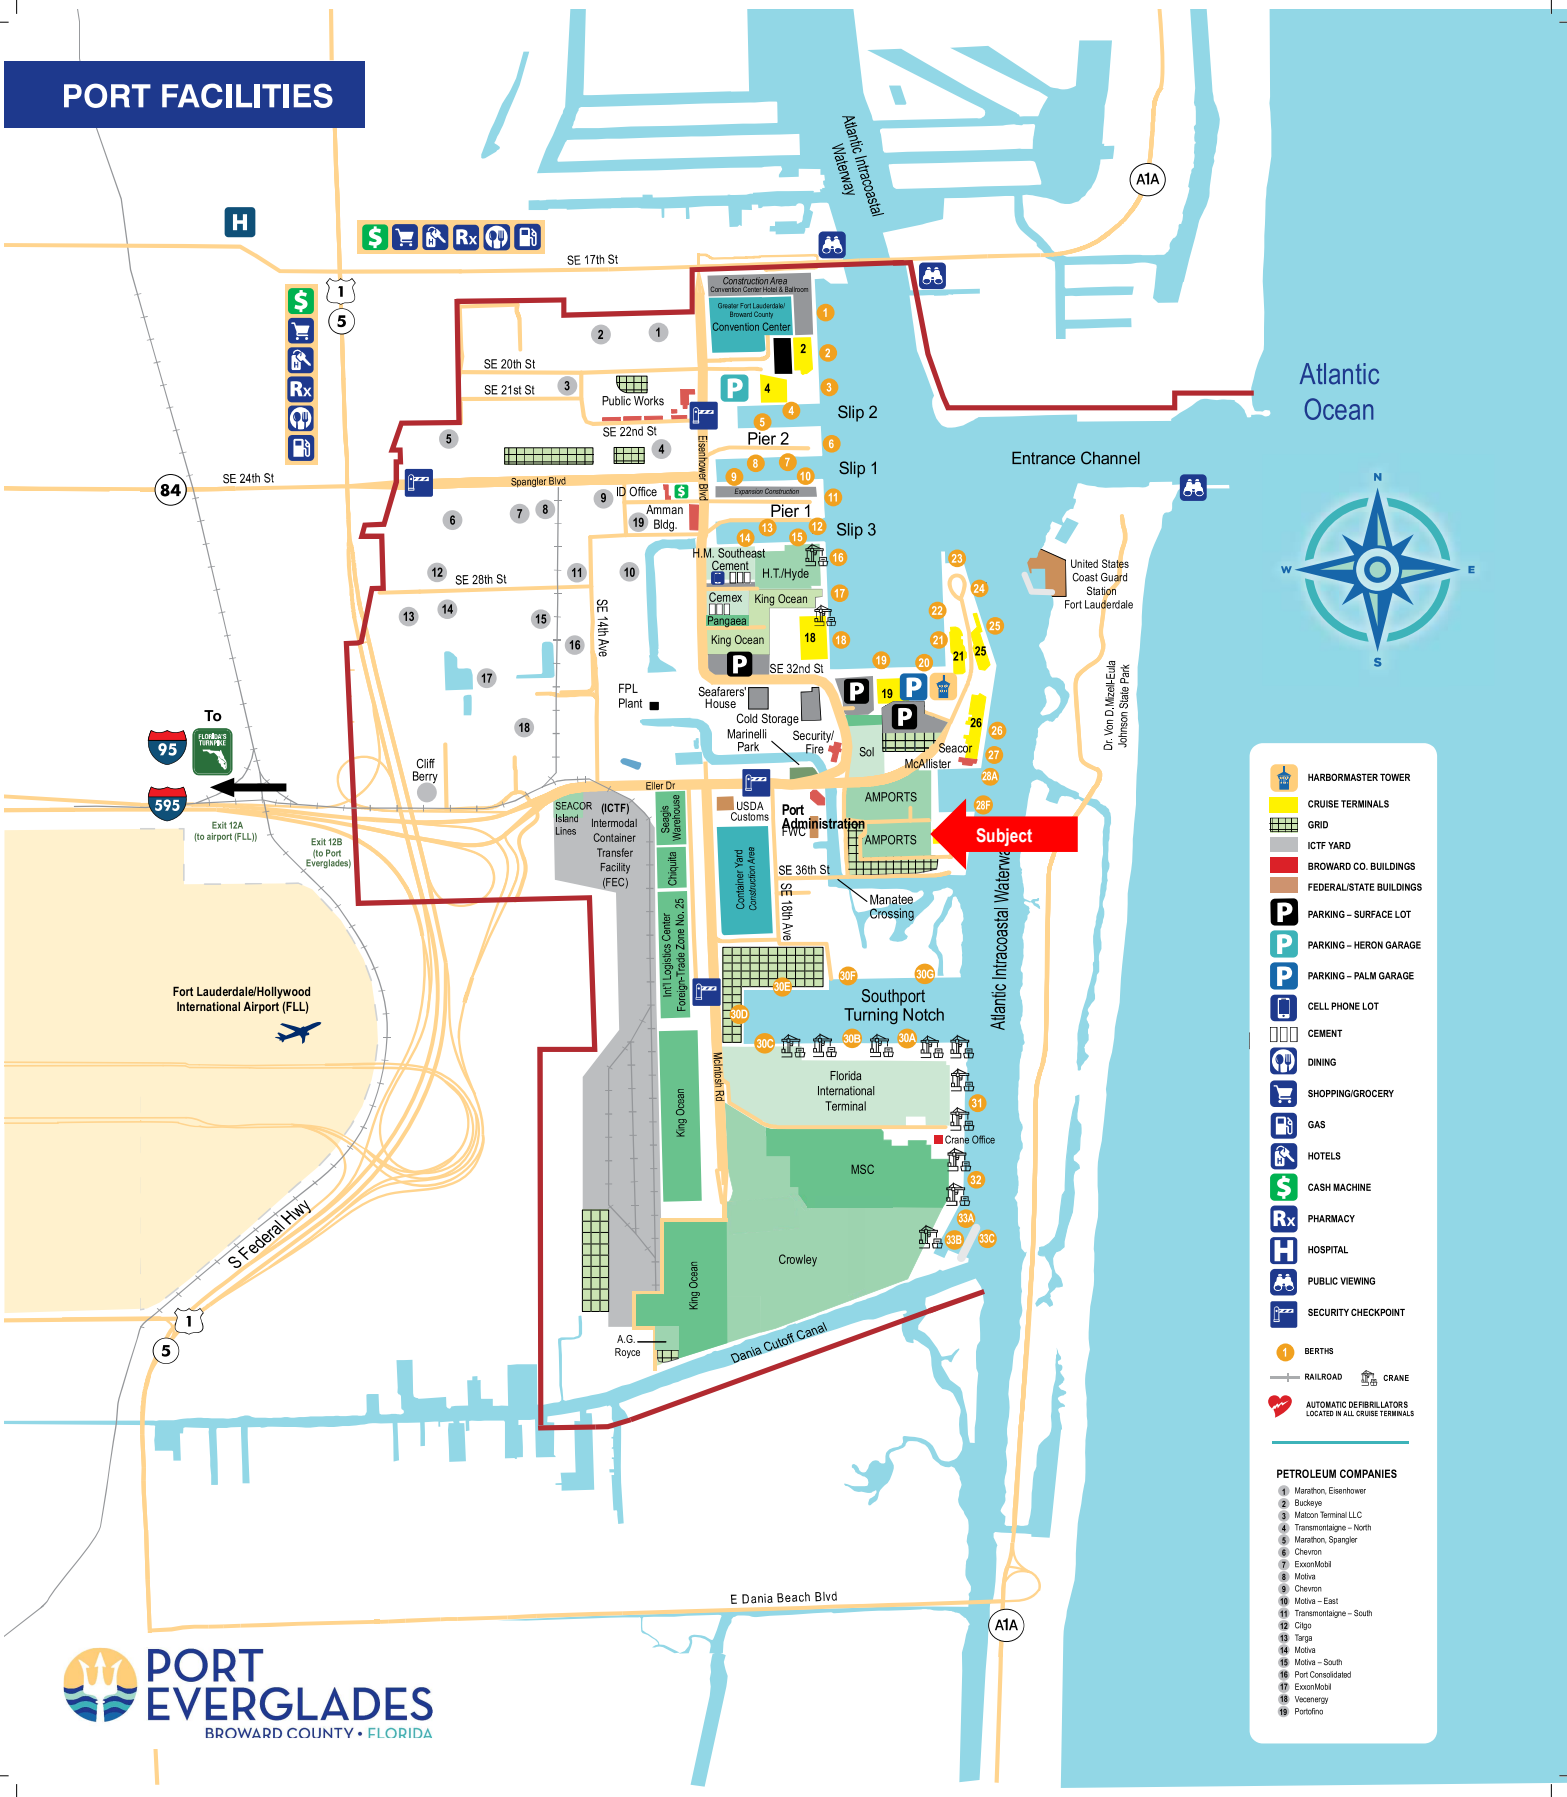

PORT FACILITIES

- HARBORMASTER TOWER
- CRUISE TERMINALS
- GRID
- ICTF YARD
- BROWARD STATE BUILDINGS
- FEDERAL/STATE BUILDINGS
- PARKING - SURFACE LOT
- PARKING - HERON GARAGE
- PARKING - PALM GARAGE
- CELL PHONE LOT
- CEMENT
- DINING
- SHOPPING/GROCERY
- GAS
- HOTELS
- CASH MACHINE
- PHARMACY
- HOSPITAL
- PUBLIC VIEWING
- SECURITY CHECKPOINT
- BERTHS
- RAILROAD
- CRANE
- AUTOMATIC DEFIBRILLATORS LOCATED IN ALL CRUISE TERMINALS

- PETROLEUM COMPANIES**
- 1 Marathon, Esso
 - 2 Buckeye
 - 3 Matco Terminal LLC
 - 4 Transmontaigne - North
 - 5 Marathon, Spangler
 - 6 Chevron
 - 7 ExxonMobil
 - 8 Motiva
 - 9 Chevron
 - 10 Motiva - East
 - 11 Transmontaigne - South
 - 12 Citgo
 - 13 Farga
 - 14 Motiva
 - 15 Motiva - South
 - 16 Port Consolidated
 - 17 ExxonMobil
 - 18 Occoenergy
 - 19 Portofino