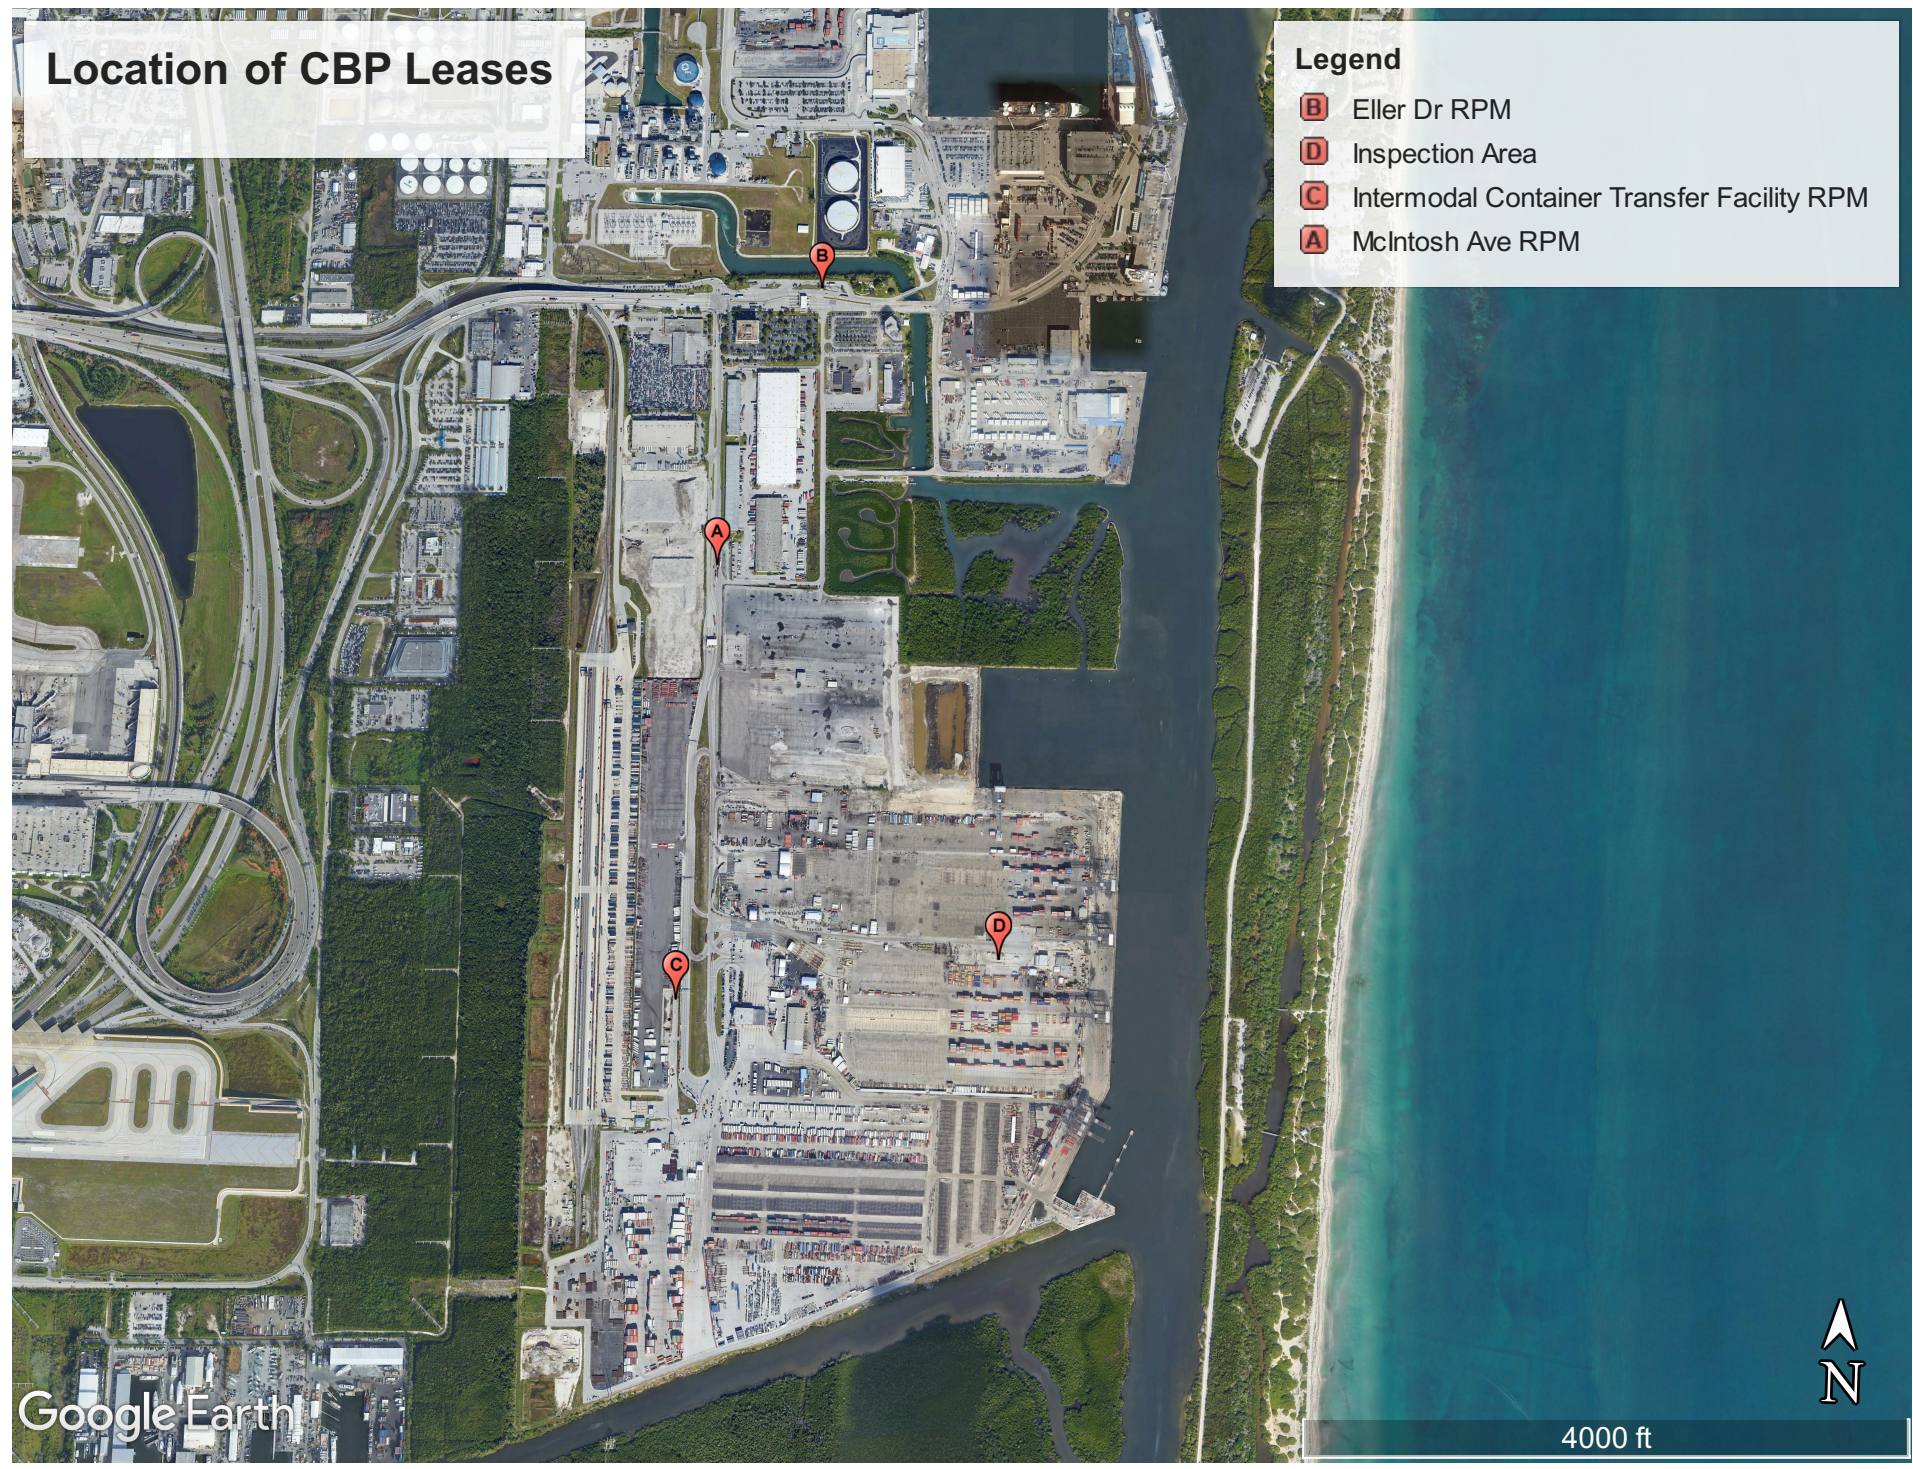

# Location of CBP Leases

**Legend**

- B** Eller Dr RPM
- D** Inspection Area
- C** Intermodal Container Transfer Facility RPM
- A** McIntosh Ave RPM

Google Earth

4000 ft