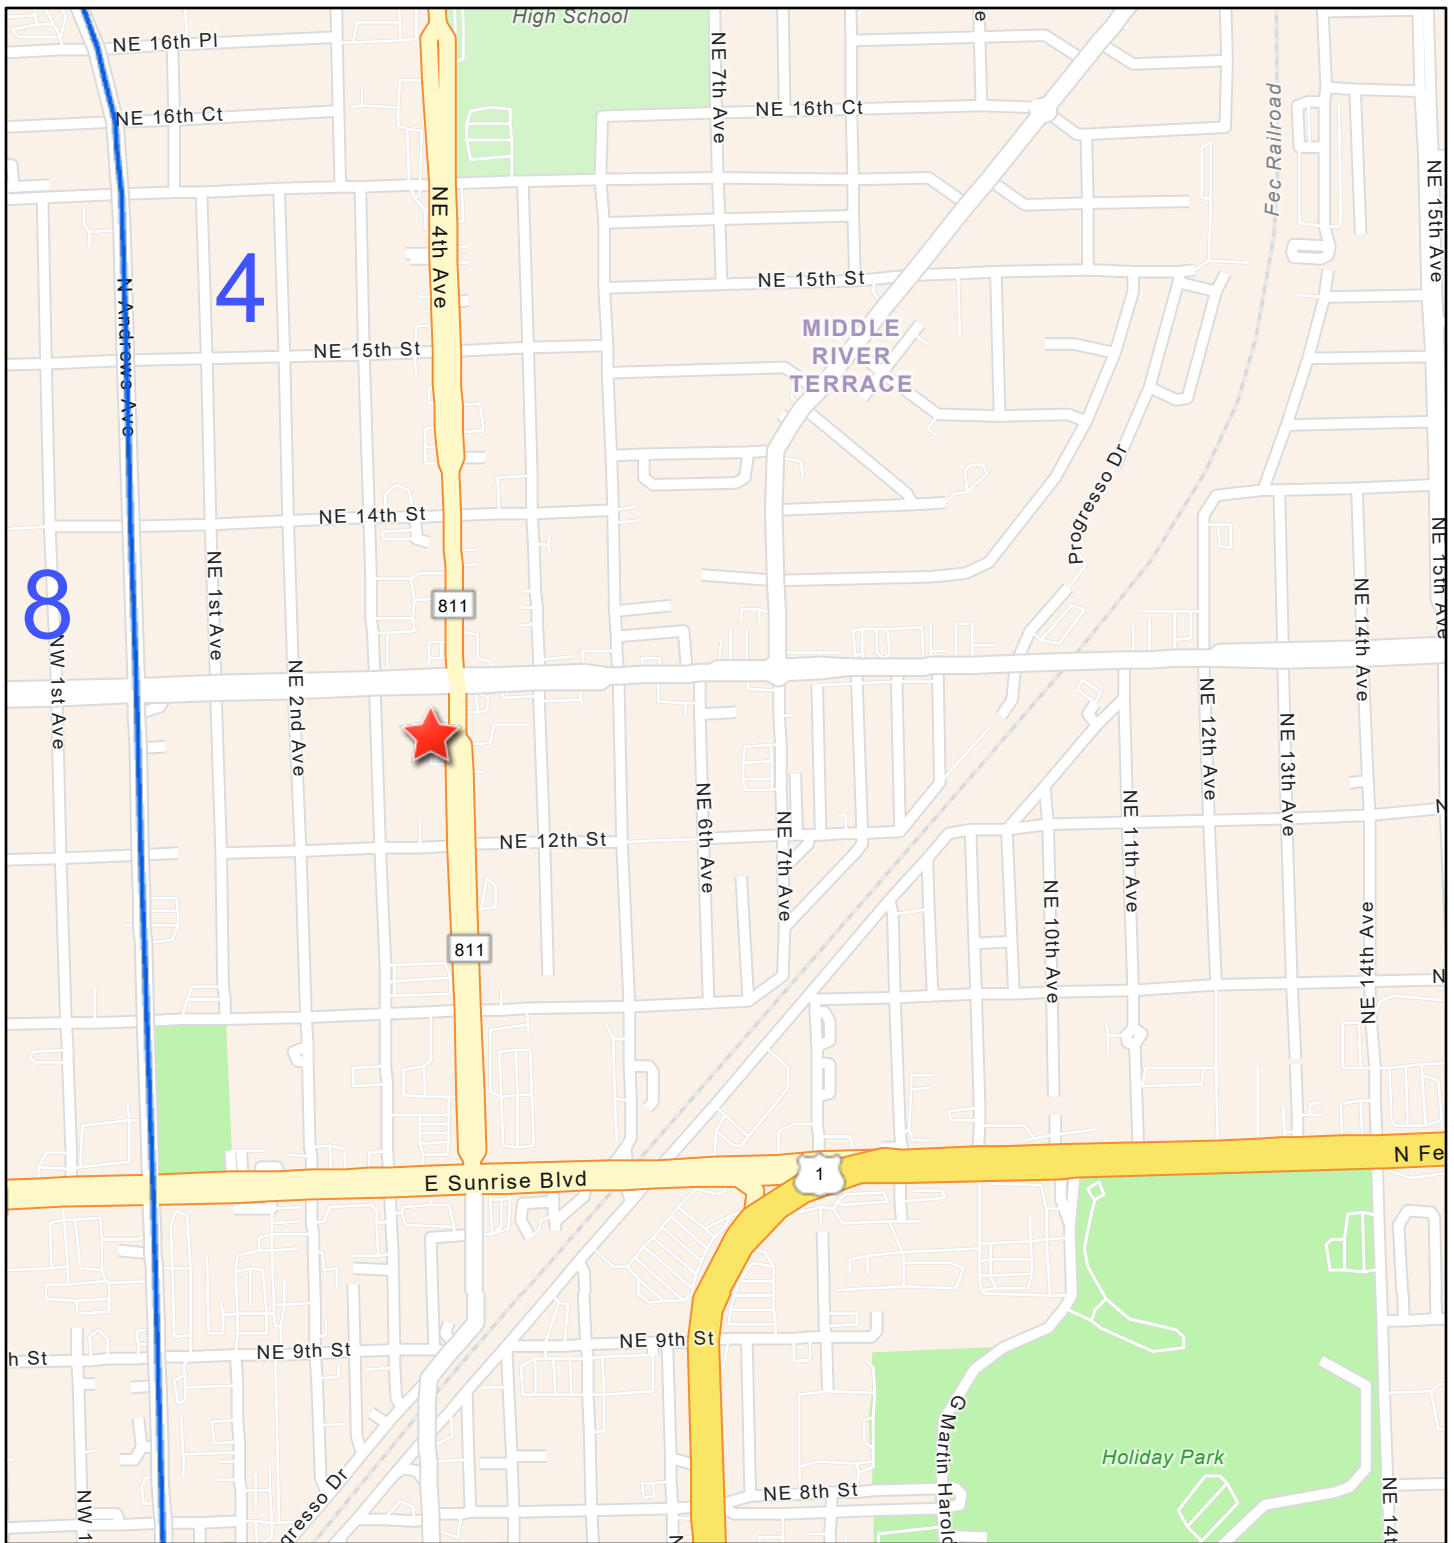

The View at Central City General Location Map

4/9/2026, 10:13:50 AM

1:10,000

-  Commission Districts
(Project is located in Commission District 4)
-  Project Location

BCGIS, Sources: Esri, TomTom, Garmin, FAO, NOAA, USGS, © OpenStreetMap contributors, and the GIS User Community