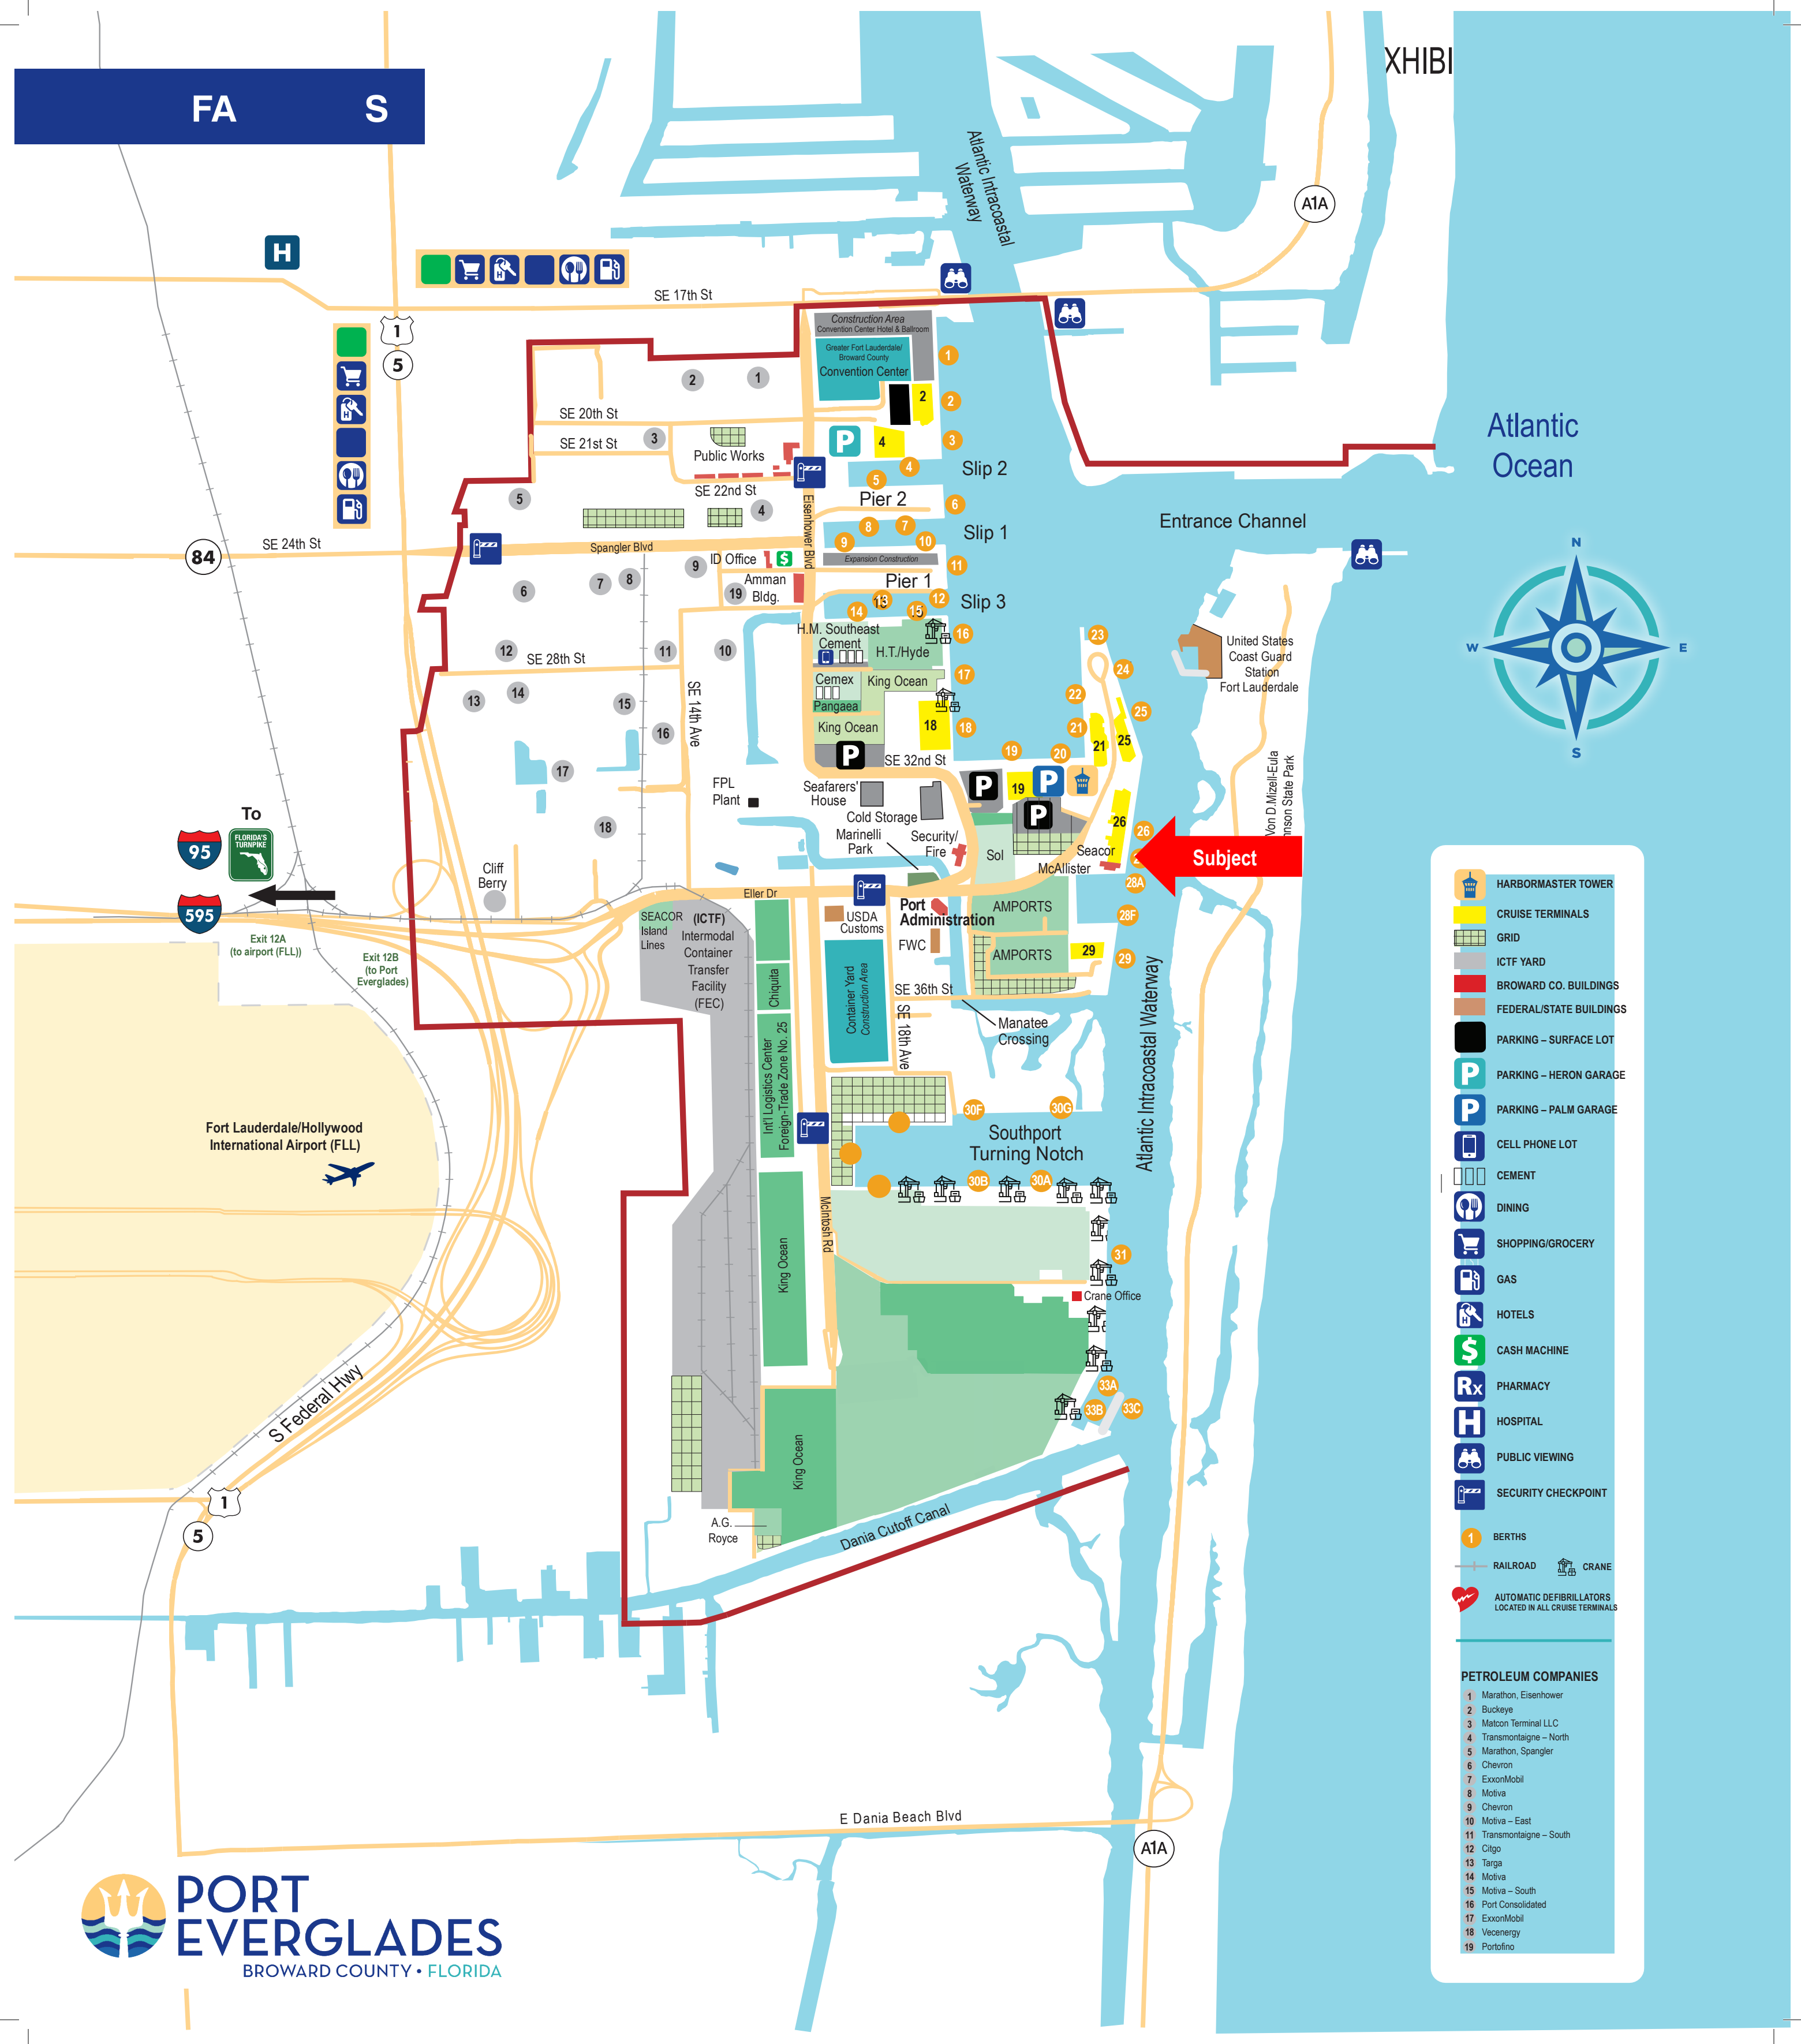

FA S

XHIBI

- HARBORMASTER TOWER
  - CRUISE TERMINALS
  - GRID
  - ICTF YARD
  - BROWARD CO. BUILDINGS
  - FEDERAL/STATE BUILDINGS
  - PARKING – SURFACE LOT
  - PARKING – HERON GARAGE
  - PARKING – PALM GARAGE
  - CELL PHONE LOT
  - CEMENT
  - DINING
  - SHOPPING/GROCERY
  - GAS
  - HOTELS
  - CASH MACHINE
  - PHARMACY
  - HOSPITAL
  - PUBLIC VIEWING
  - SECURITY CHECKPOINT
  - BERTHS
  - RAILROAD
  - CRANE
  - AUTOMATIC DEFIBRILLATORS LOCATED IN ALL CRUISE TERMINALS
- PETROLEUM COMPANIES**
- 1 Marathon, Eisenhower
  - 2 Buckeye
  - 3 Matcon Terminal LLC
  - 4 Transmontaigne – North
  - 5 Marathon, Spangler
  - 6 Chevron
  - 7 ExxonMobil
  - 8 Motiva
  - 9 Chevron
  - 10 Motiva – East
  - 11 Transmontaigne – South
  - 12 Citgo
  - 13 Targa
  - 14 Motiva
  - 15 Motiva – South
  - 16 Port Consolidated
  - 17 ExxonMobil
  - 18 Vecenergy
  - 19 Portofino