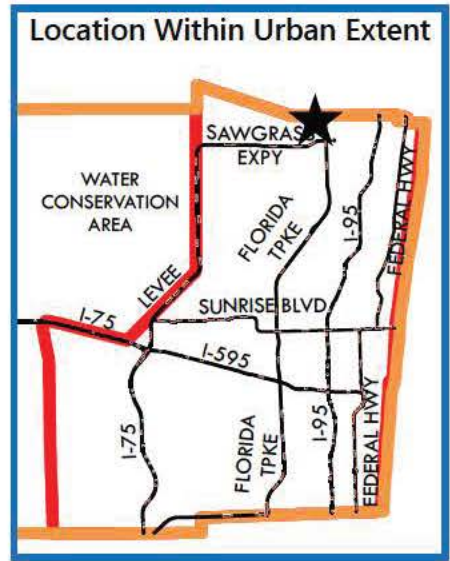

Location Map

- Broward County Boundary
- Broward County Urban Extent Boundary
- Site Location Within Urban Extent
- Unincorporated Area Boundary
- Municipal Boundary
- Parcel Boundary
- Site Location - 7820 Loxahatchee Rd

Prepared by: Urban Planning Division
Resilient Environment Department

This map is for conceptual purposes only and should not be used for legal boundary determinations.