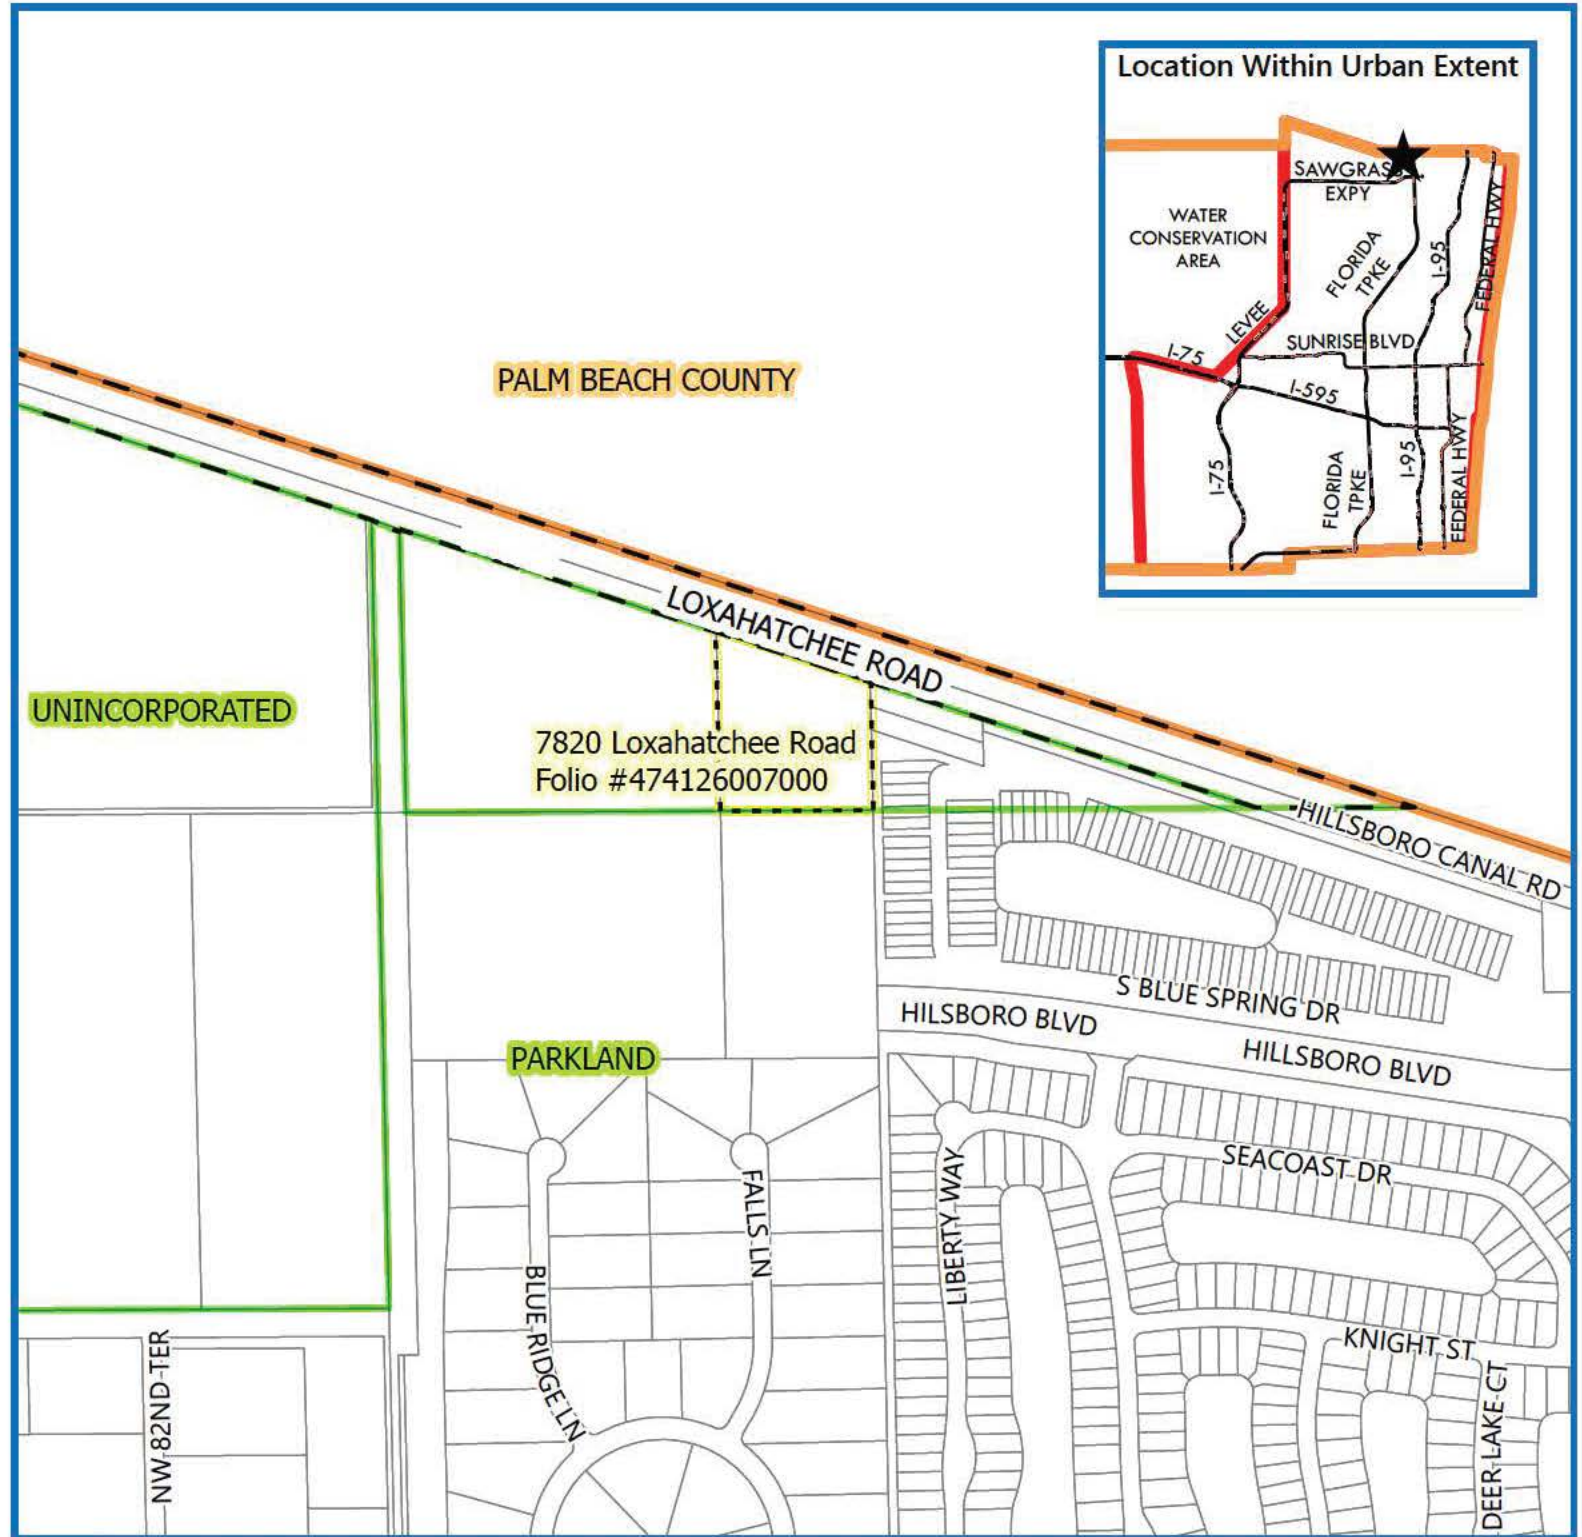

Location Map

- Broward County Boundary
- Broward County Urban Extent Boundary
- Site Location Within Urban Extent
- Unincorporated Area Boundary
- Municipal Boundary
- Parcel Boundary
- Site Location - 7820 Loxahatchee Rd

Prepared by: Urban Planning Division
Resilient Environment Department

This map is for conceptual purposes only and should not be used for legal boundary determinations.