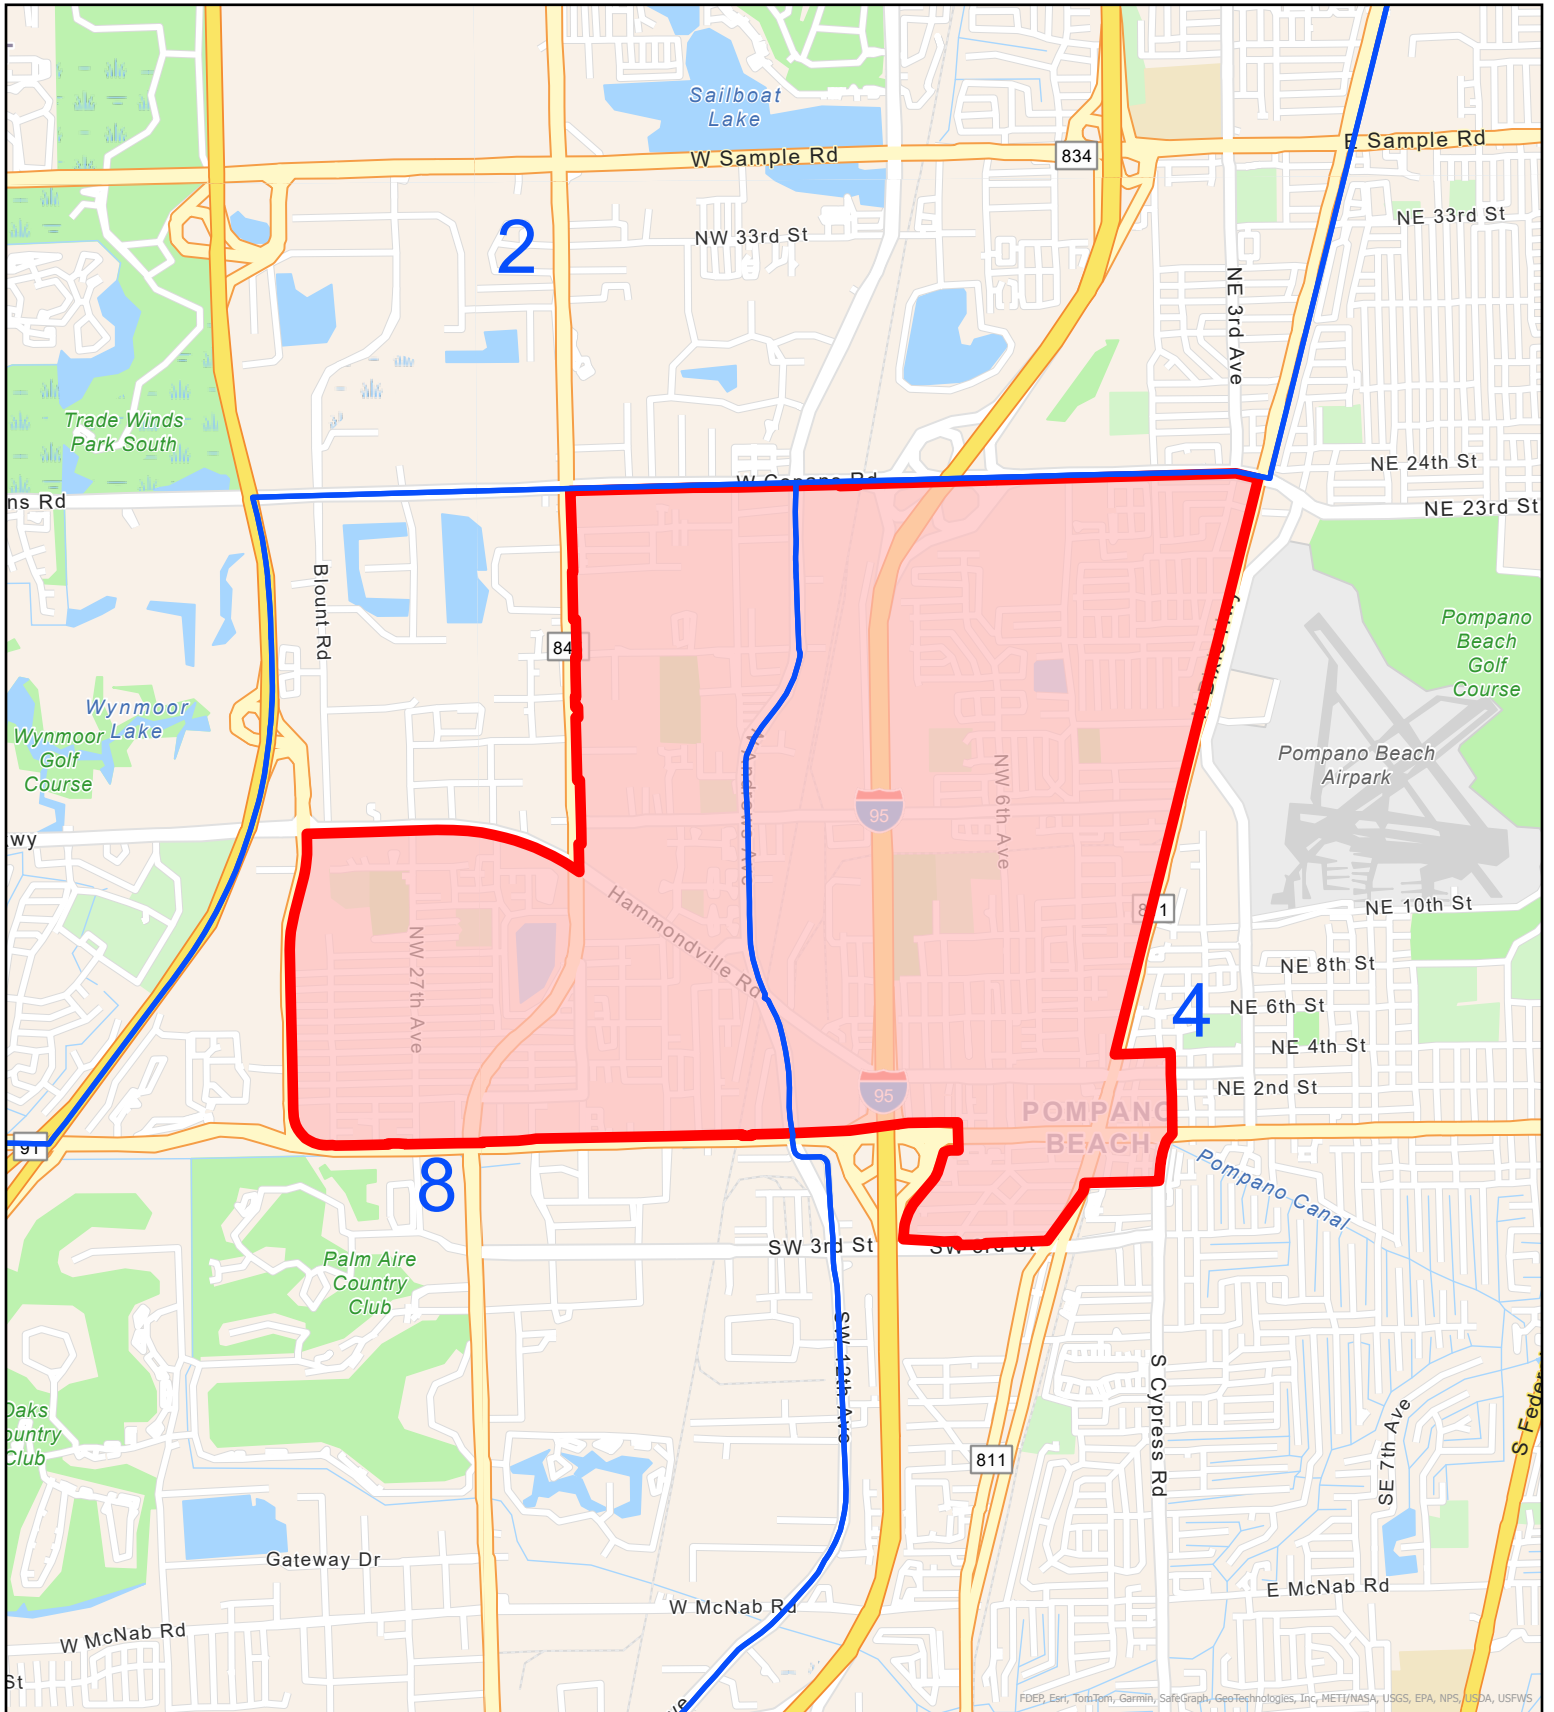

# Pompano Beach CRA Northwest District

These maps are for conceptual purposes only and should not be used for legal boundary determinations.

Prepared By:  
GIS Section  
Urban Planning Division  
Resilient Environment Department

- Commission Districts
- Community Redevelopment Area